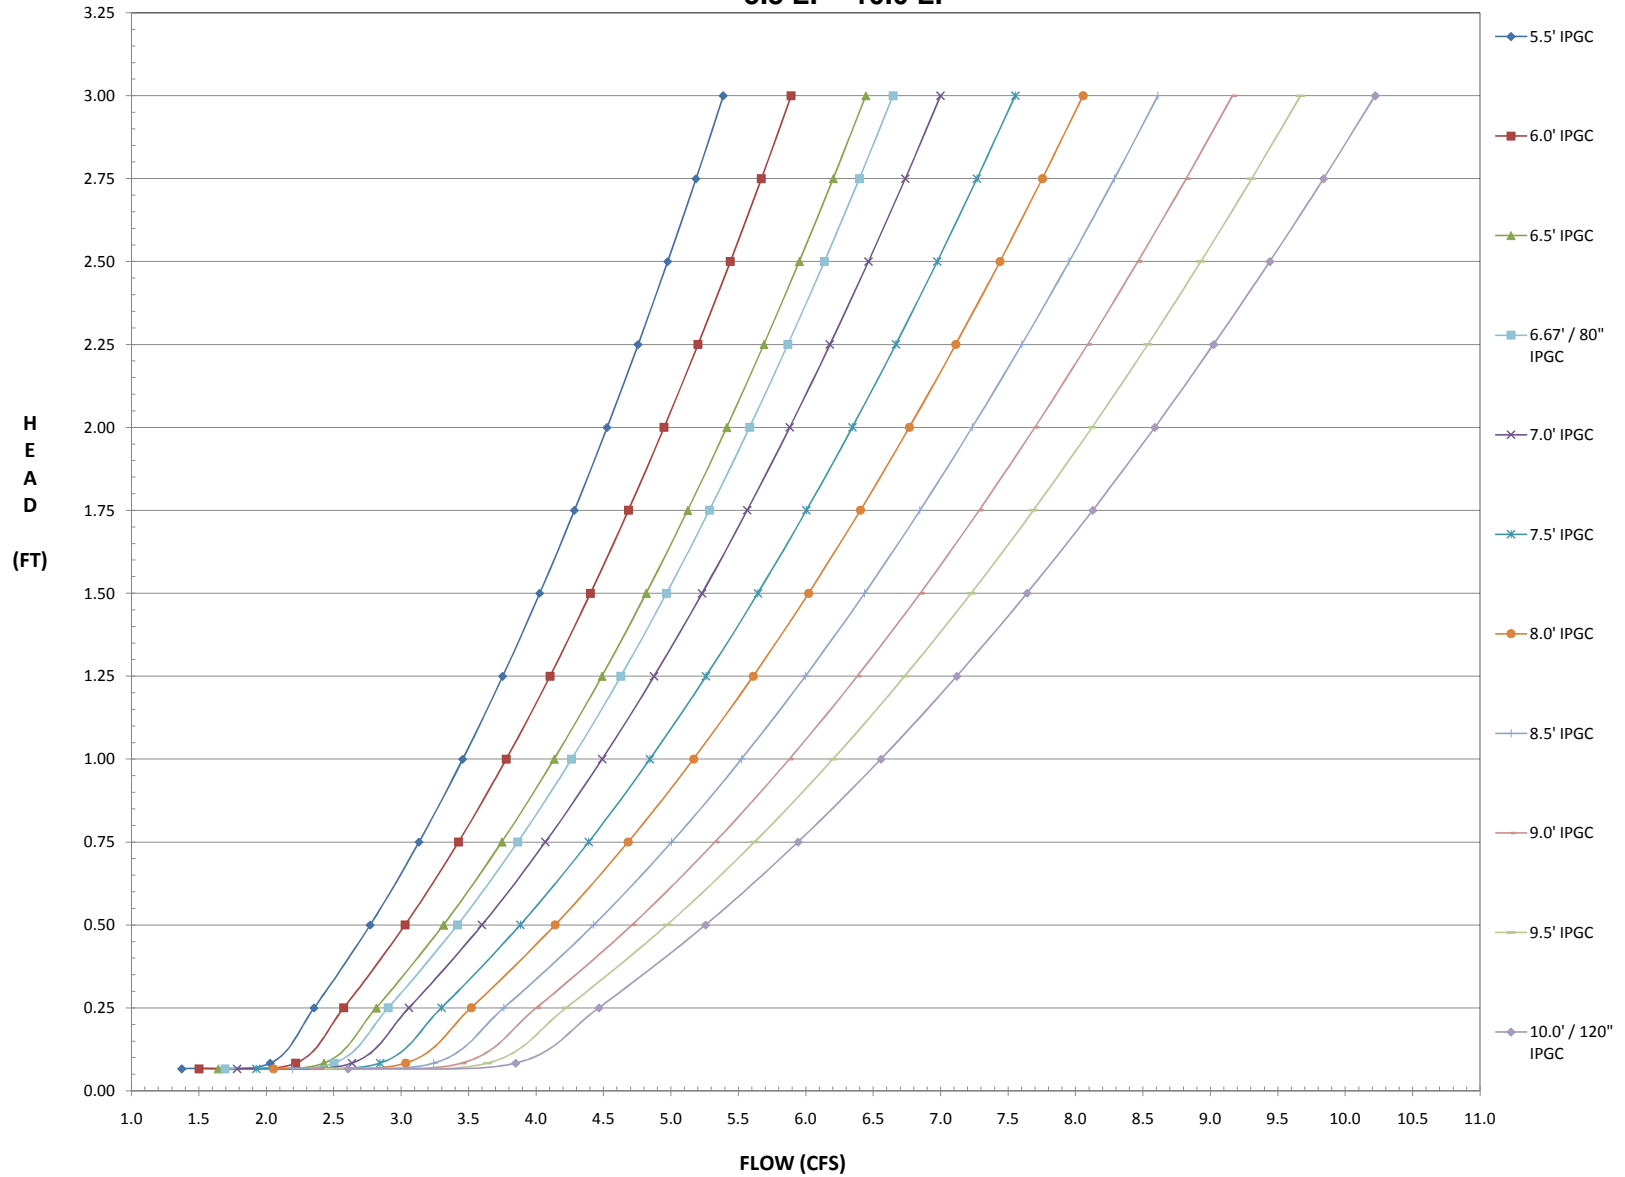

6" Diameter - IPGC Slits Performance Curves - Schedule 40 PVC  
1.0 LF - 5.0 LF

### 6" Diameter - IPGC Slits Performance Curves - Schedule 40 PVC 1.0 LF - 5.0 LF

### 6" Diameter - IPGC Slits Performance Curves - Schedule 40 PVC 5.5 LF - 10.0 LF