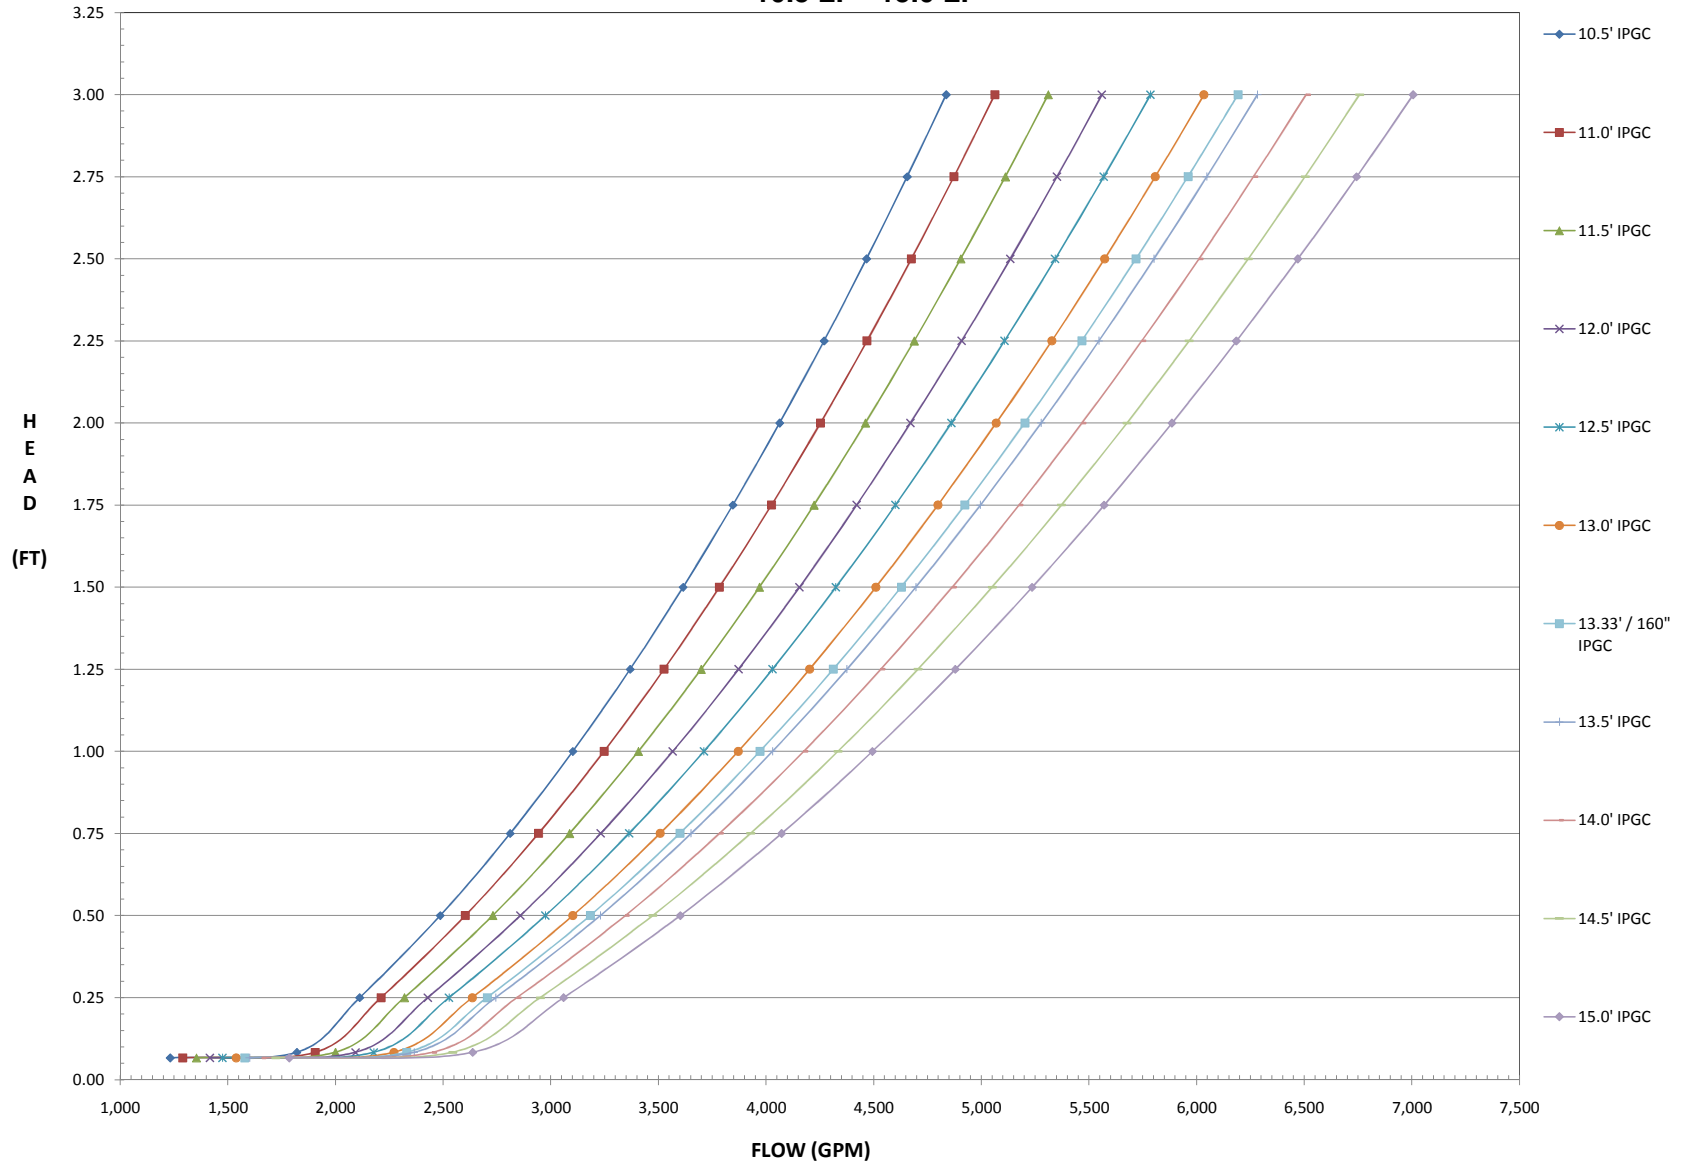

6" Diameter - IPGC Slits Performance Curves - Schedule 40 PVC 10.5 LF - 15.0 LF