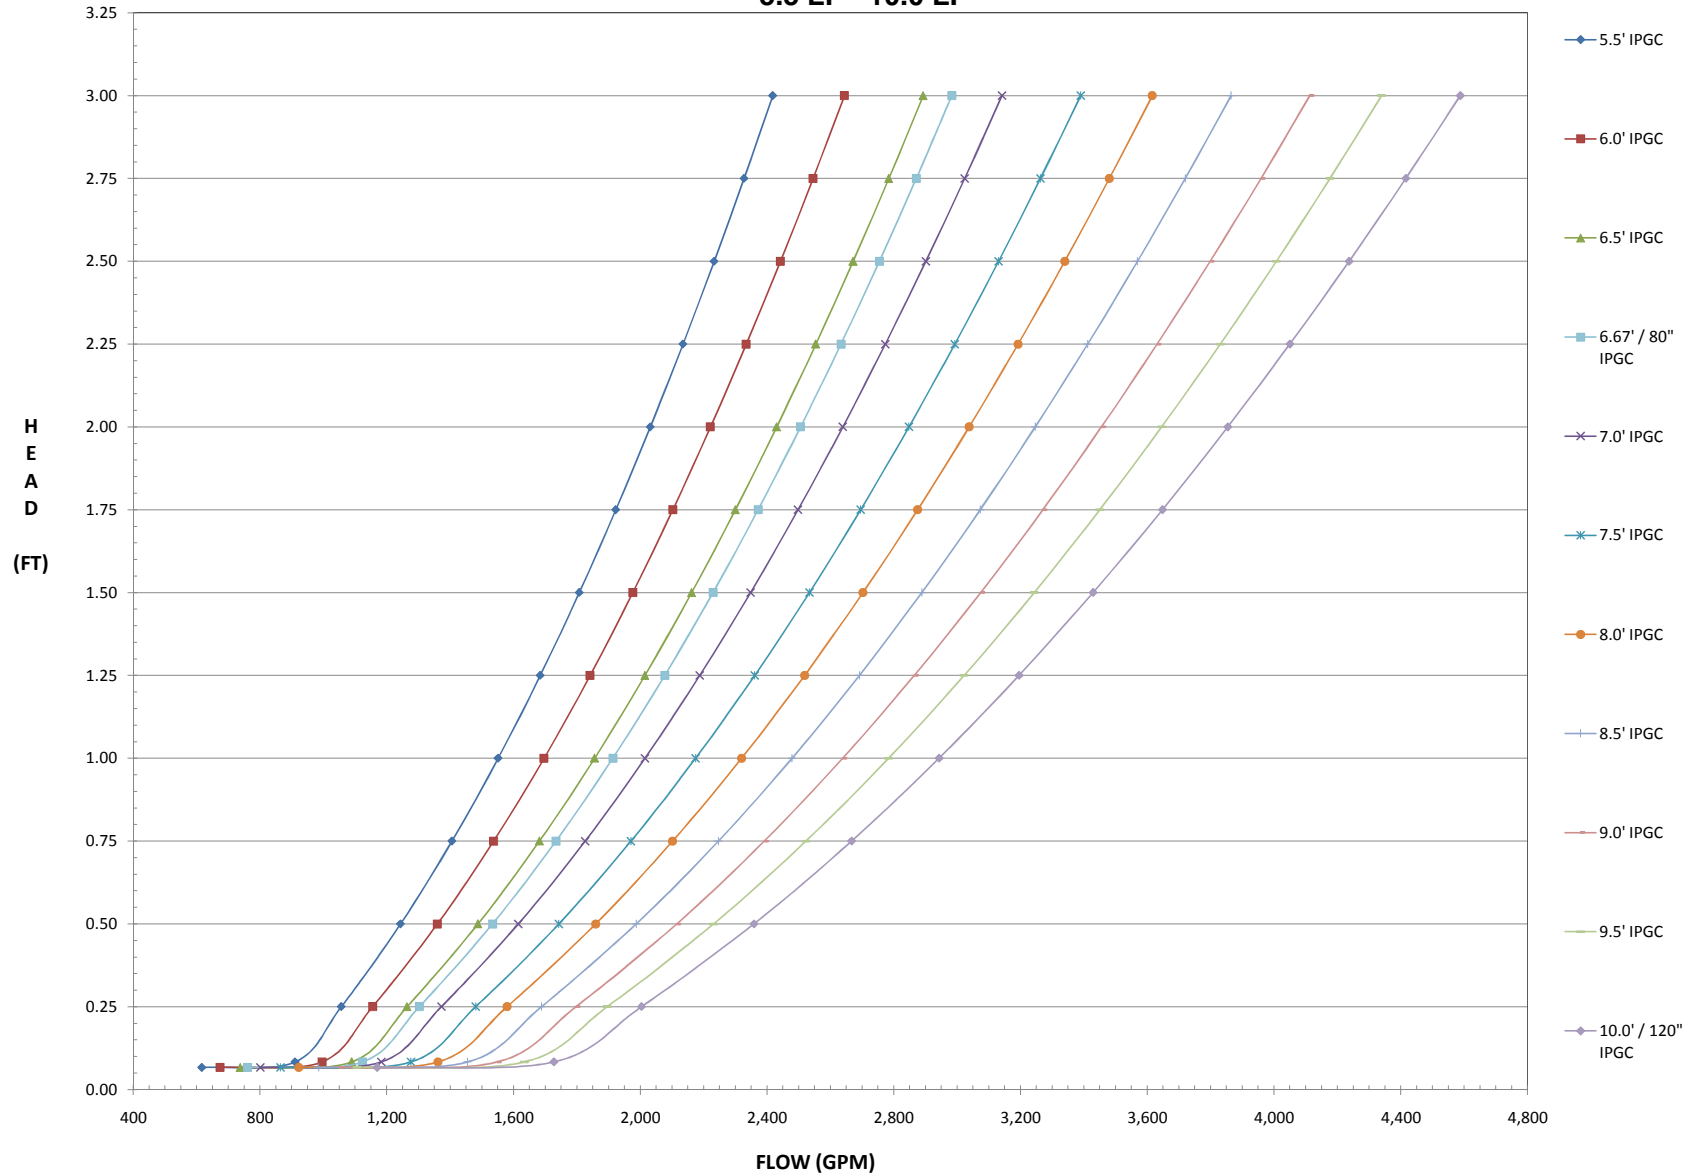

6" Diameter - IPGC Slits Performance Curves - Schedule 40 PVC  
1.0 LF - 5.0 LF

### 6" Diameter - IPGC Slits Performance Curves - Schedule 40 PVC 1.0 LF - 5.0 LF

### 6" Diameter - IPGC Slits Performance Curves - Schedule 40 PVC 5.5 LF - 10.0 LF