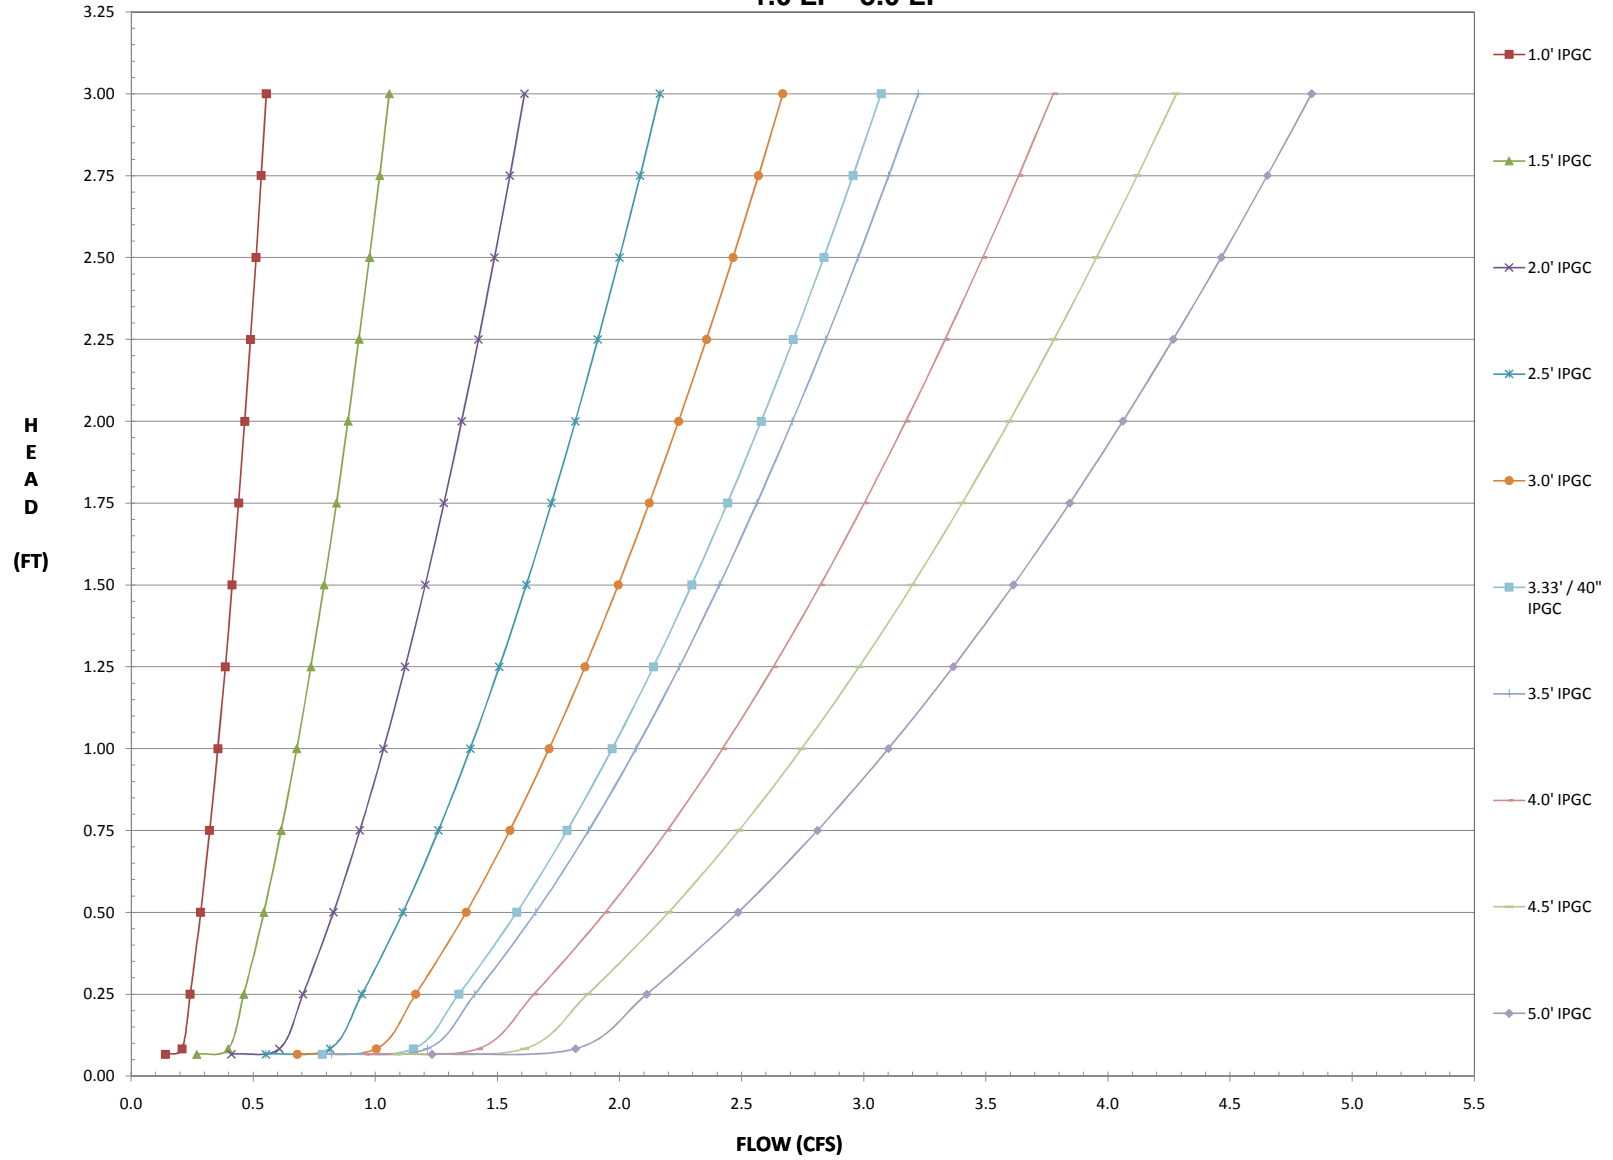

6" Diameter - IPGC Slits Performance Curves - Schedule 40 PVC  
1.0 LF - 5.0 LF

### 6" Diameter - IPGC Slits Performance Curves - Schedule 40 PVC 1.0 LF - 5.0 LF

### 6" Diameter - IPGC Slits Performance Curves - Schedule 40 PVC 5.5 LF - 10.0 LF