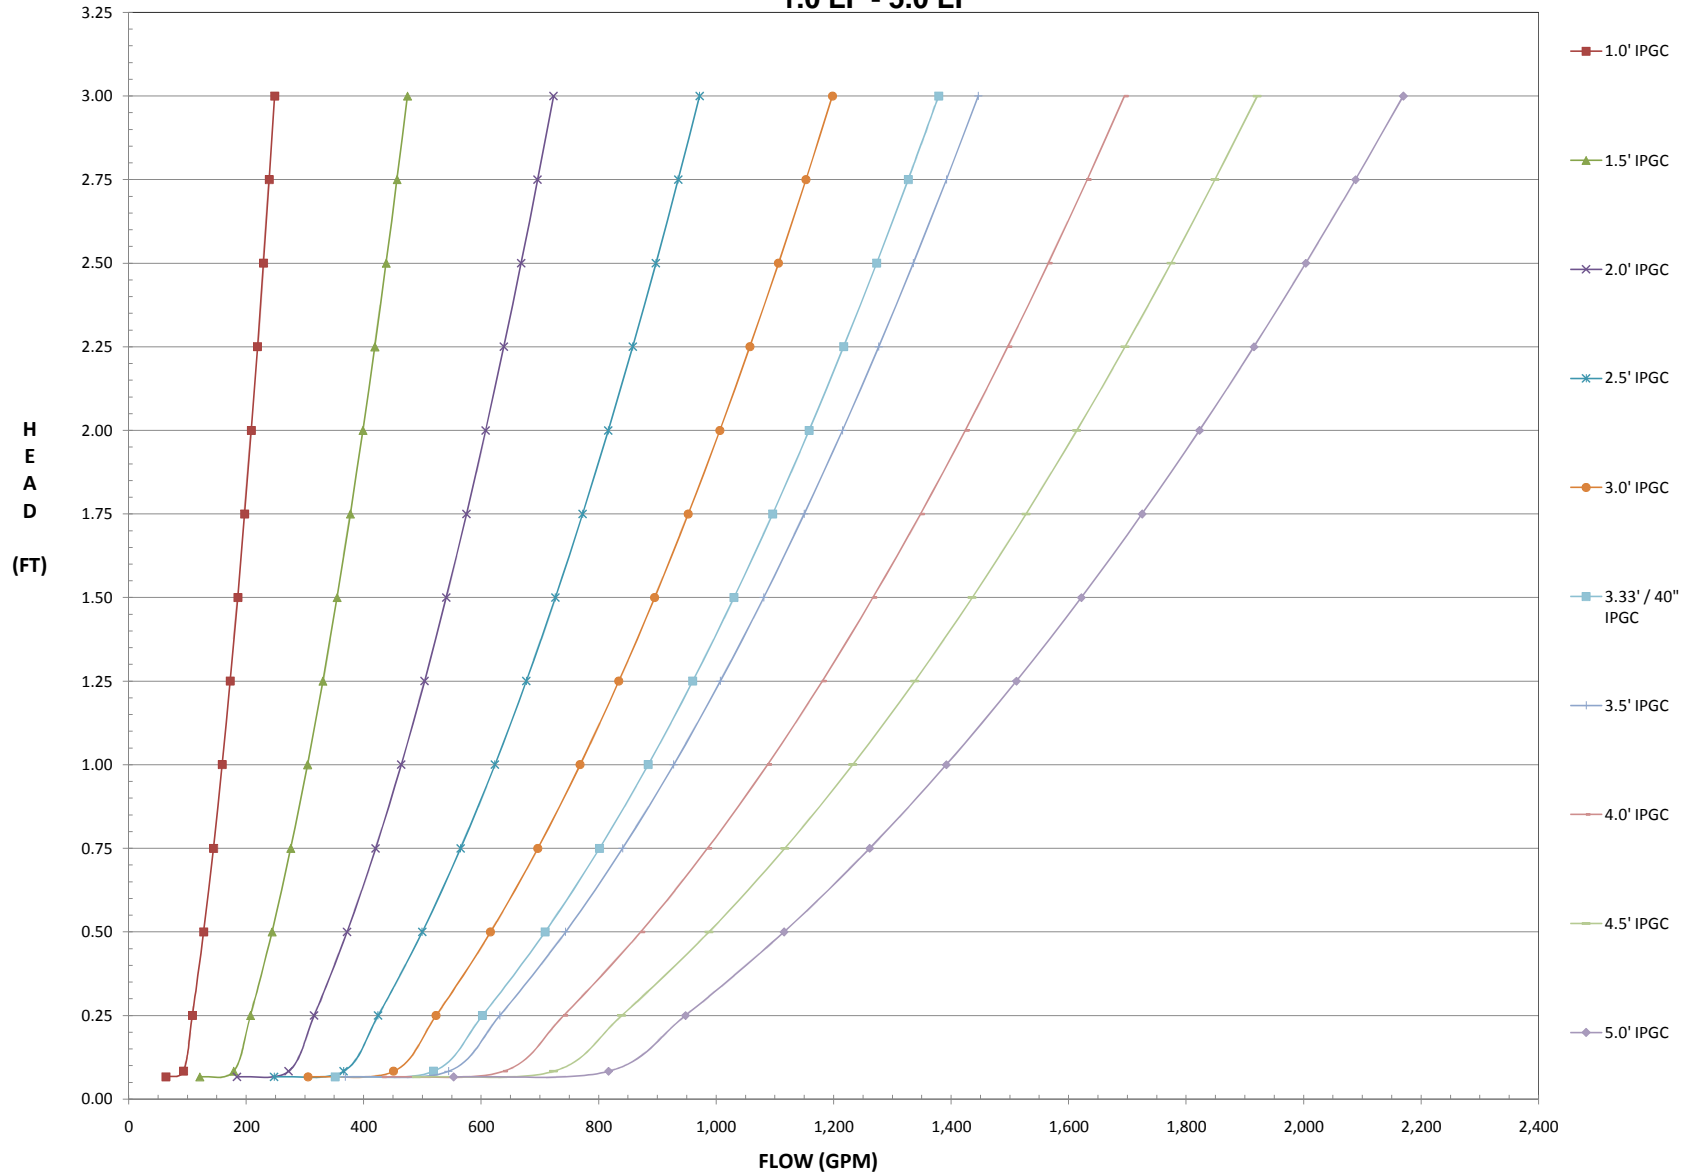

6" Diameter - IPGC Slits Performance Curves - Schedule 40 PVC  
1.0 LF - 5.0 LF

### 6" Diameter - IPGC Slits Performance Curves - Schedule 40 PVC 1.0 LF - 5.0 LF

### 6" Diameter - IPGC Slits Performance Curves - Schedule 40 PVC 5.5 LF - 10.0 LF