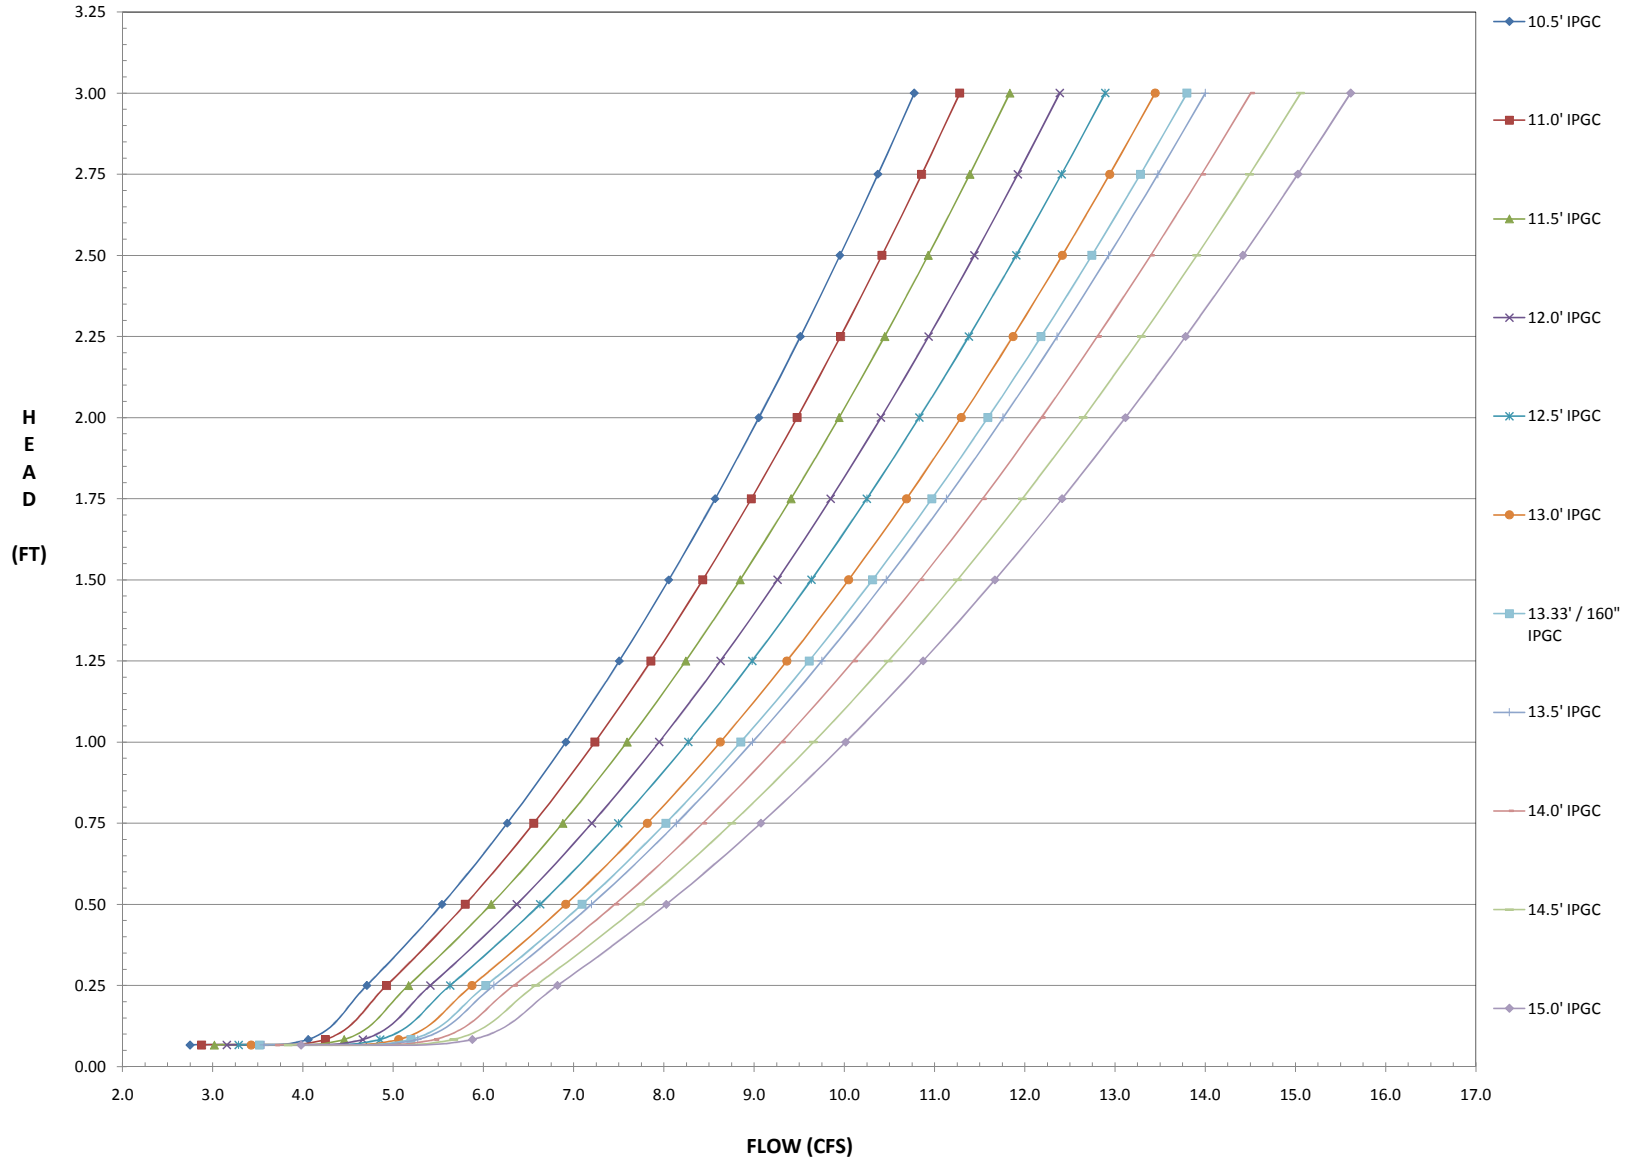

6" Diameter - IPGC Slits Performance Curves - Schedule 40 PVC 10.5 LF - 15.0 LF