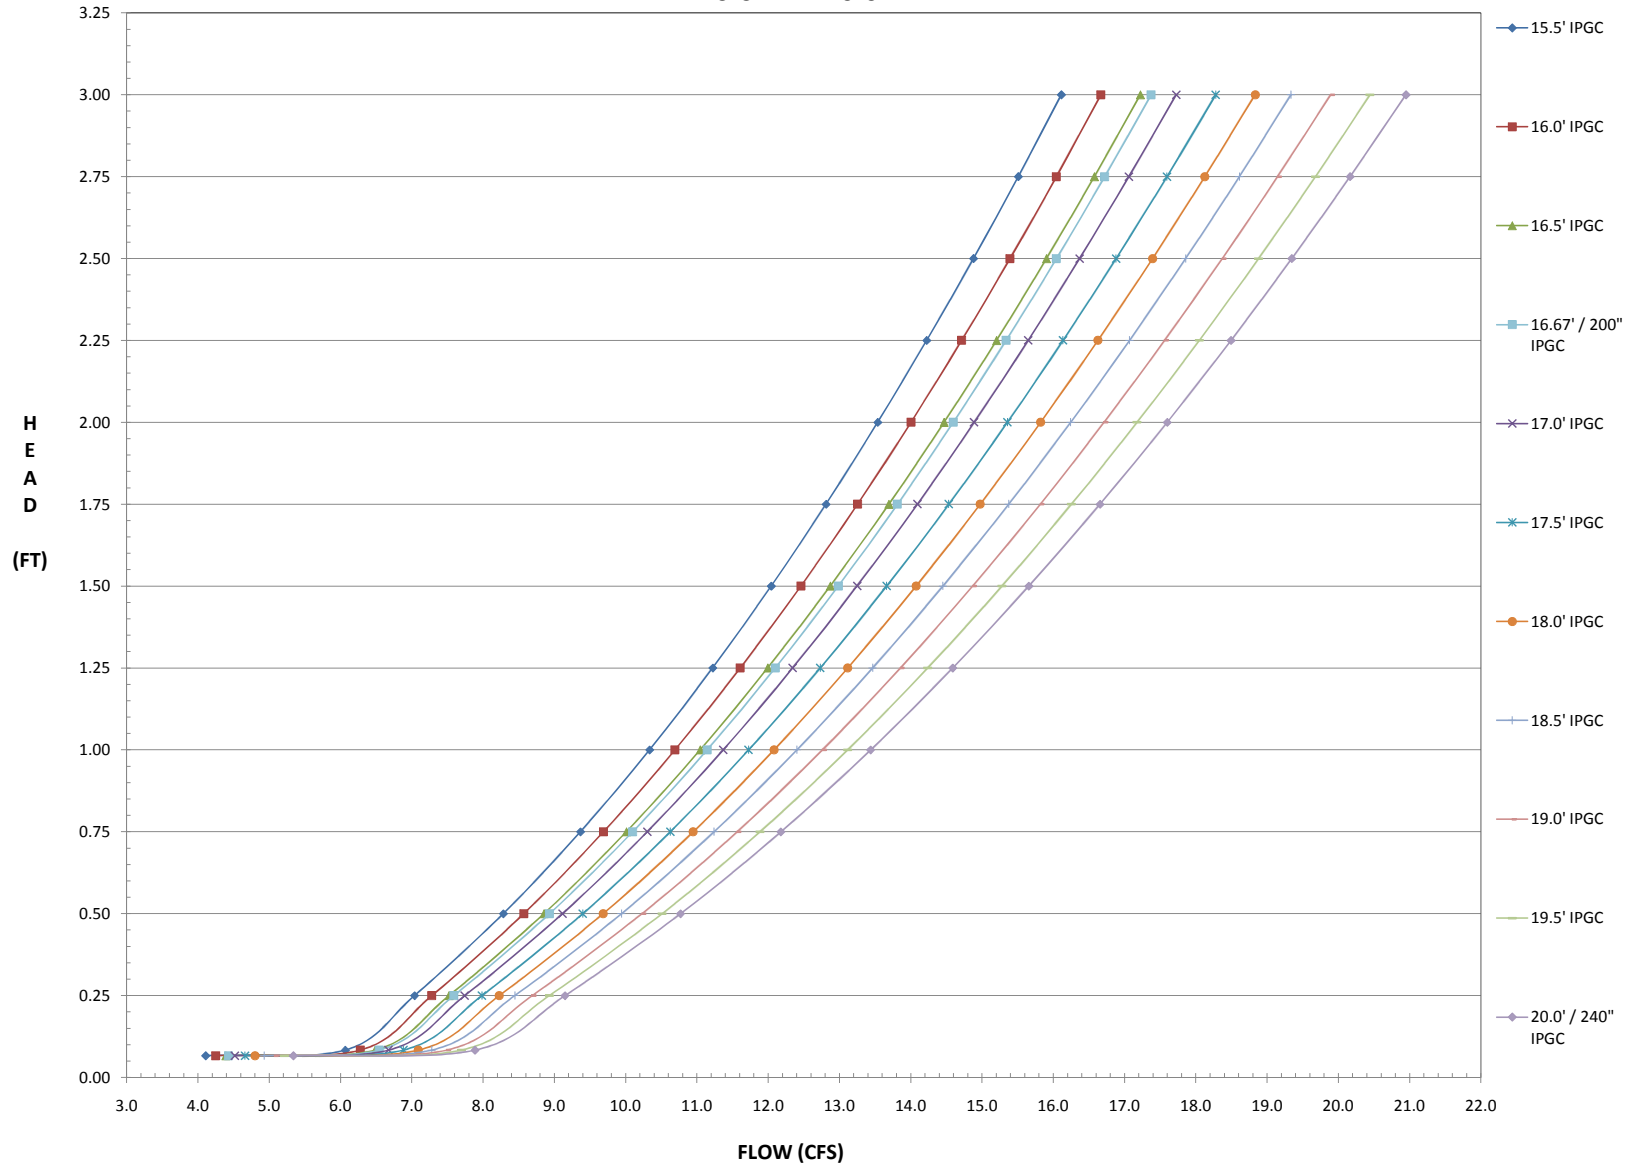

6" Diameter - IPGC Slits Performance Curves - Schedule 40 PVC 15.5 LF - 20.0 LF