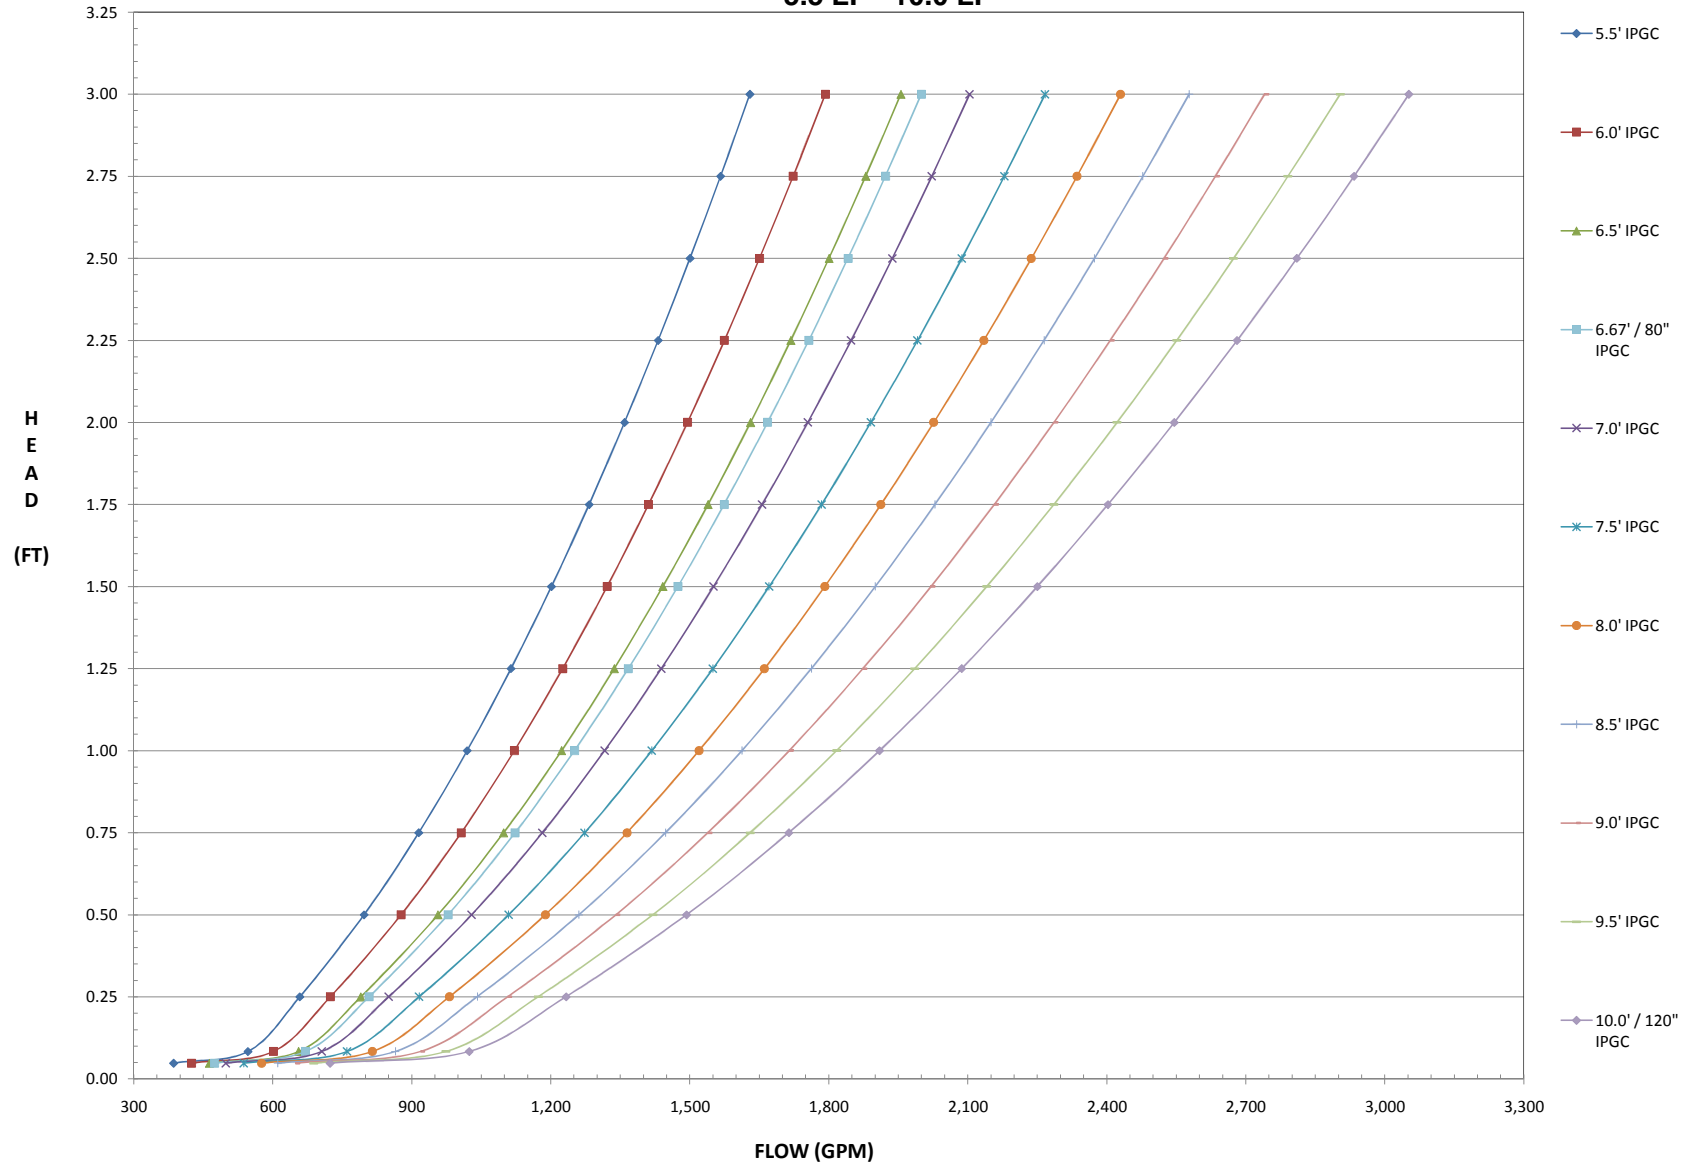

4" Diameter - IPGC Slits Performance Curves - Schedule 40 PVC 0.5 LF - 5.0 LF

4" Diameter - IPGC Slits Performance Curves - Schedule 40 PVC 0.5 LF - 5.0 LF

4" Diameter - IPGC Slits Performance Curves - Schedule 40 PVC 5.5 LF - 10.0 LF

4" Diameter - IPGC Slits Performance Curves - Schedule 40 PVC 5.5 LF - 10.0 LF

4" Diameter - IPGC Slits Performance Curves - Schedule 40 PVC 10.5 LF - 15.0 LF

4" Diameter - IPGC Slits Performance Curves - Schedule 40 PVC 10.5 LF - 15.0 LF

4" Diameter - IPGC Slits Performance Curves - Schedule 40 PVC 15.5 LF - 20.0 LF