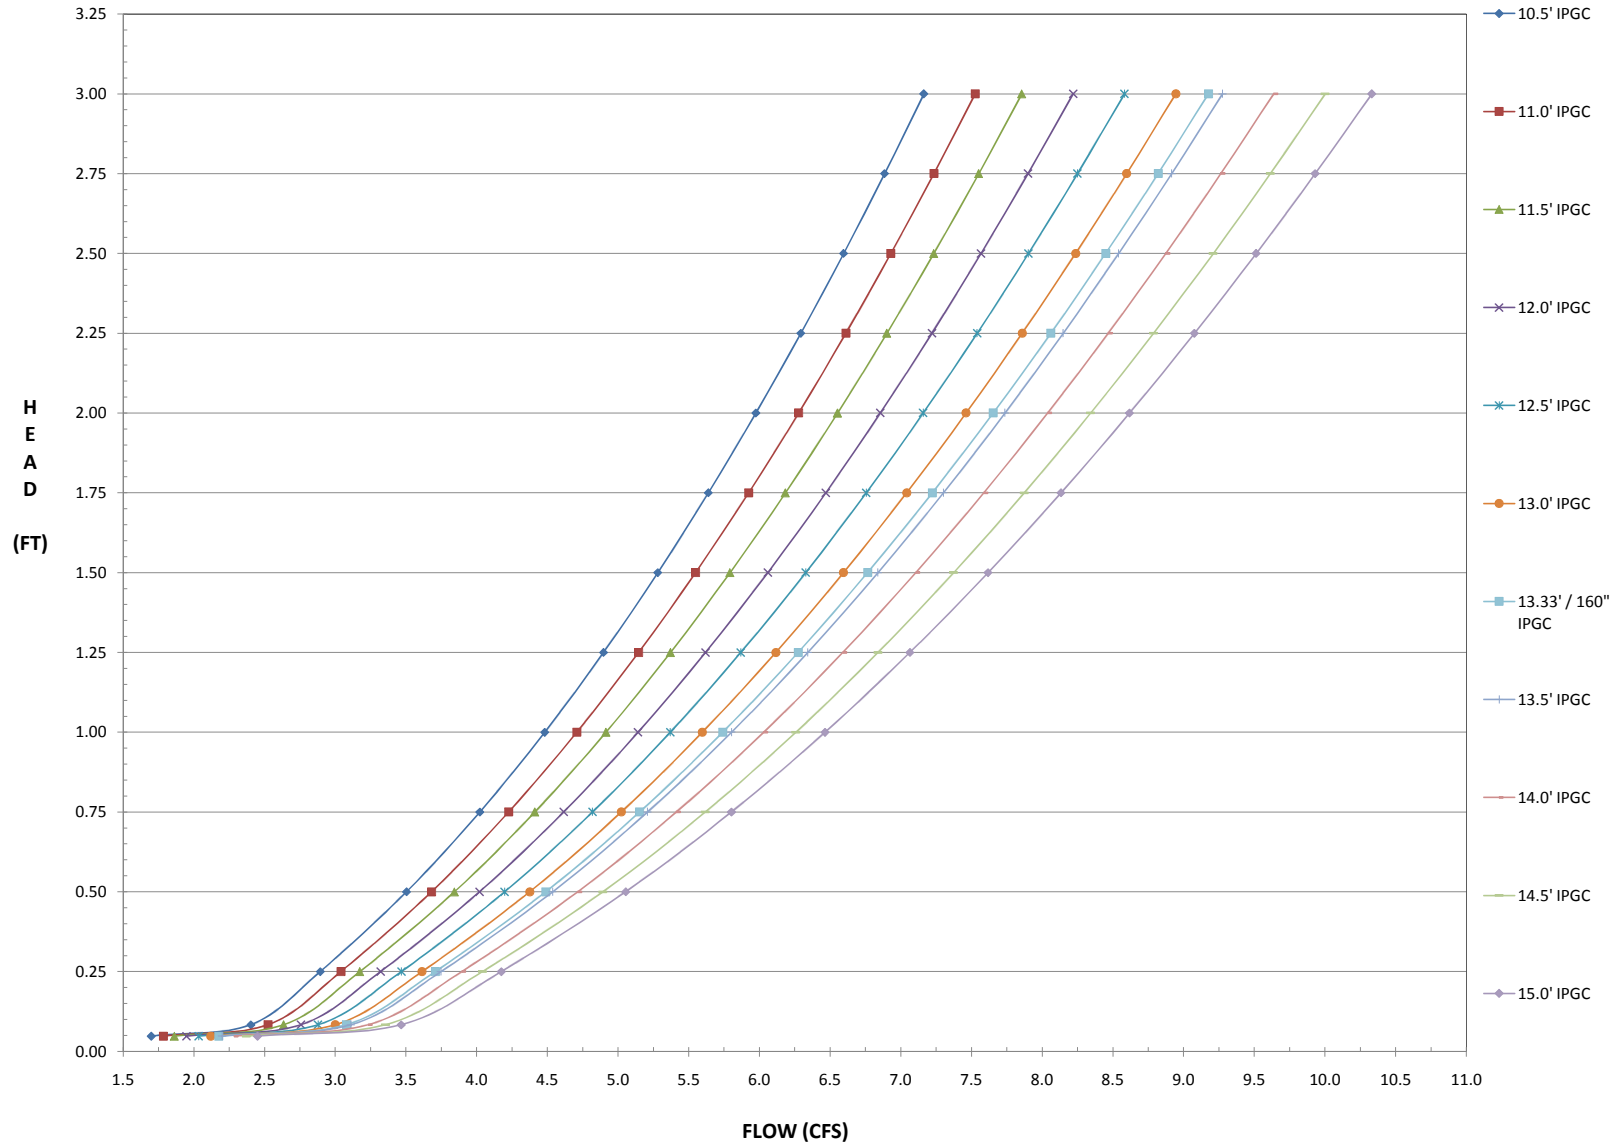

4" Diameter - IPGC Slits Performance Curves - Schedule 40 PVC 0.5 LF - 5.0 LF

4" Diameter - IPGC Slits Performance Curves - Schedule 40 PVC 0.5 LF - 5.0 LF

4" Diameter - IPGC Slits Performance Curves - Schedule 40 PVC 5.5 LF - 10.0 LF

4" Diameter - IPGC Slits Performance Curves - Schedule 40 PVC 5.5 LF - 10.0 LF

4" Diameter - IPGC Slits Performance Curves - Schedule 40 PVC 10.5 LF - 15.0 LF

4" Diameter - IPGC Slits Performance Curves - Schedule 40 PVC 10.5 LF - 15.0 LF

4" Diameter - IPGC Slits Performance Curves - Schedule 40 PVC 15.5 LF - 20.0 LF