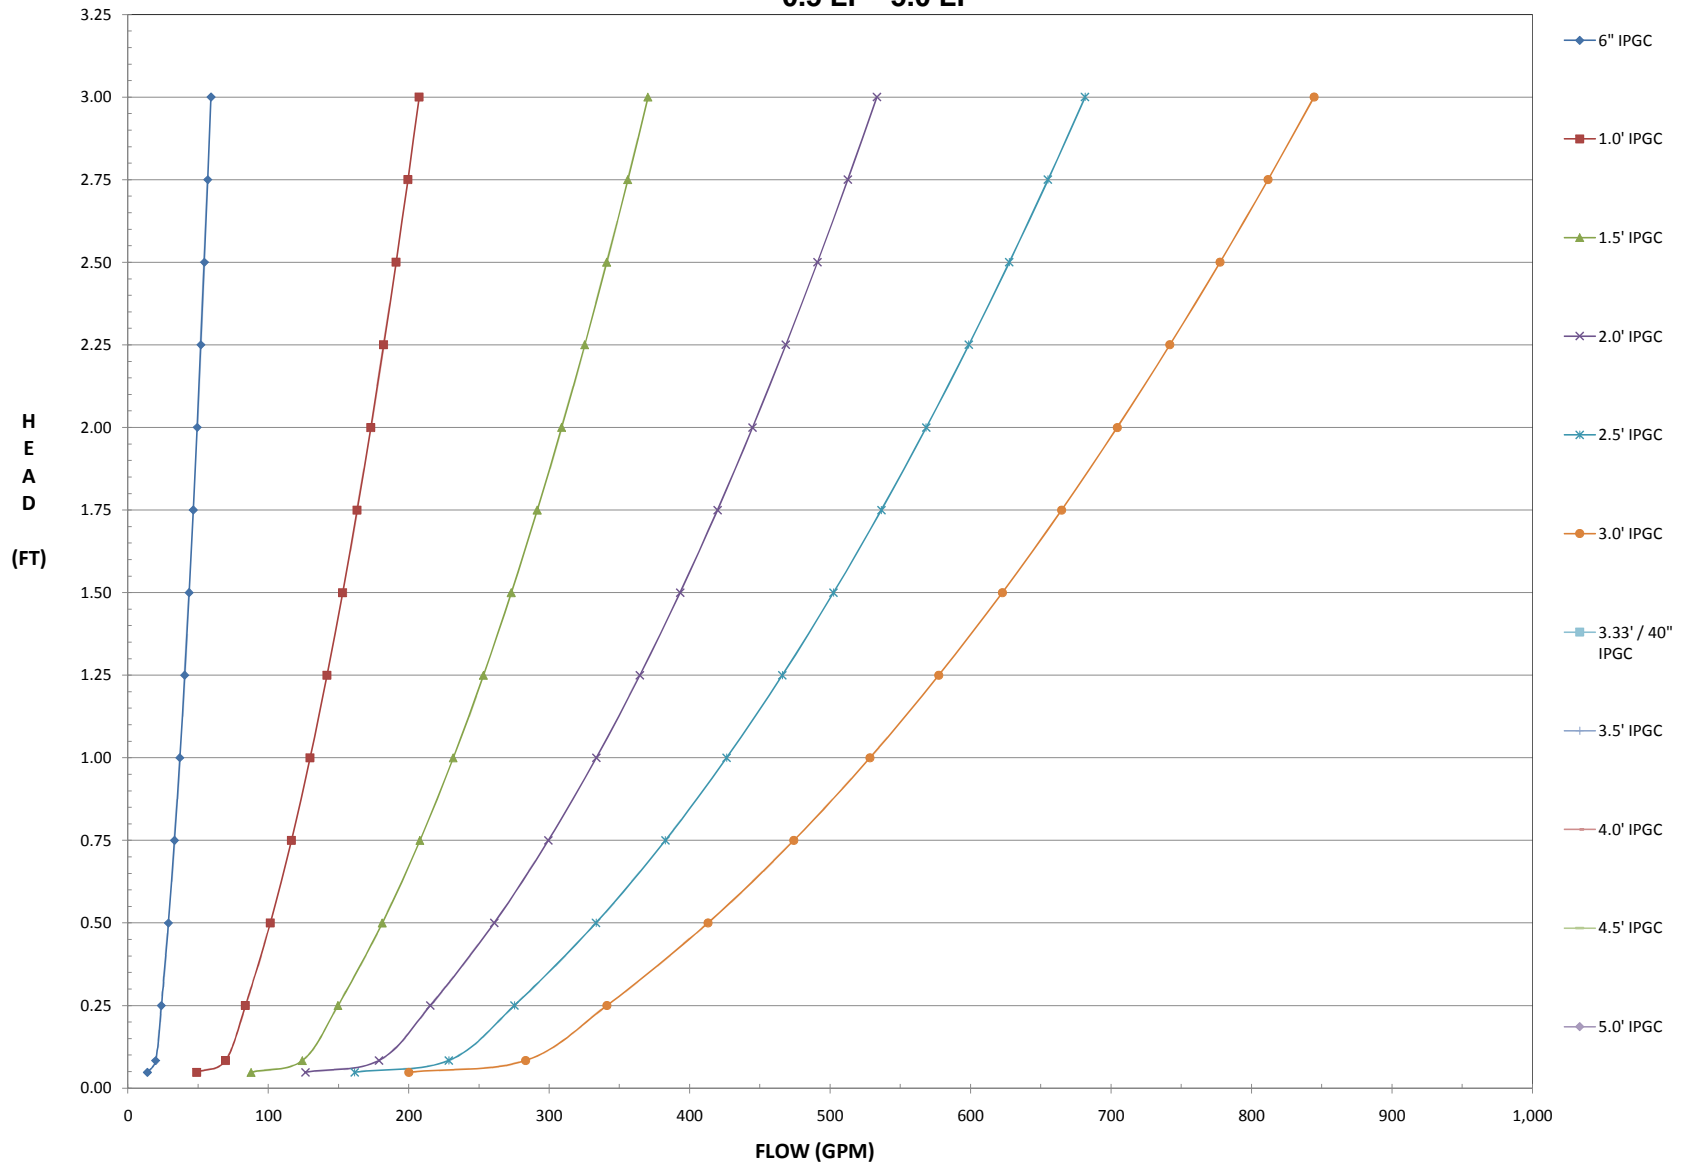

4" Diameter - IPGC Slits Performance Curves - Schedule 40 PVC 0.5 LF - 5.0 LF

4" Diameter - IPGC Slits Performance Curves - Schedule 40 PVC 0.5 LF - 5.0 LF

4" Diameter - IPGC Slits Performance Curves - Schedule 40 PVC 5.5 LF - 10.0 LF

4" Diameter - IPGC Slits Performance Curves - Schedule 40 PVC 5.5 LF - 10.0 LF

4" Diameter - IPGC Slits Performance Curves - Schedule 40 PVC 10.5 LF - 15.0 LF

4" Diameter - IPGC Slits Performance Curves - Schedule 40 PVC 10.5 LF - 15.0 LF

4" Diameter - IPGC Slits Performance Curves - Schedule 40 PVC 15.5 LF - 20.0 LF