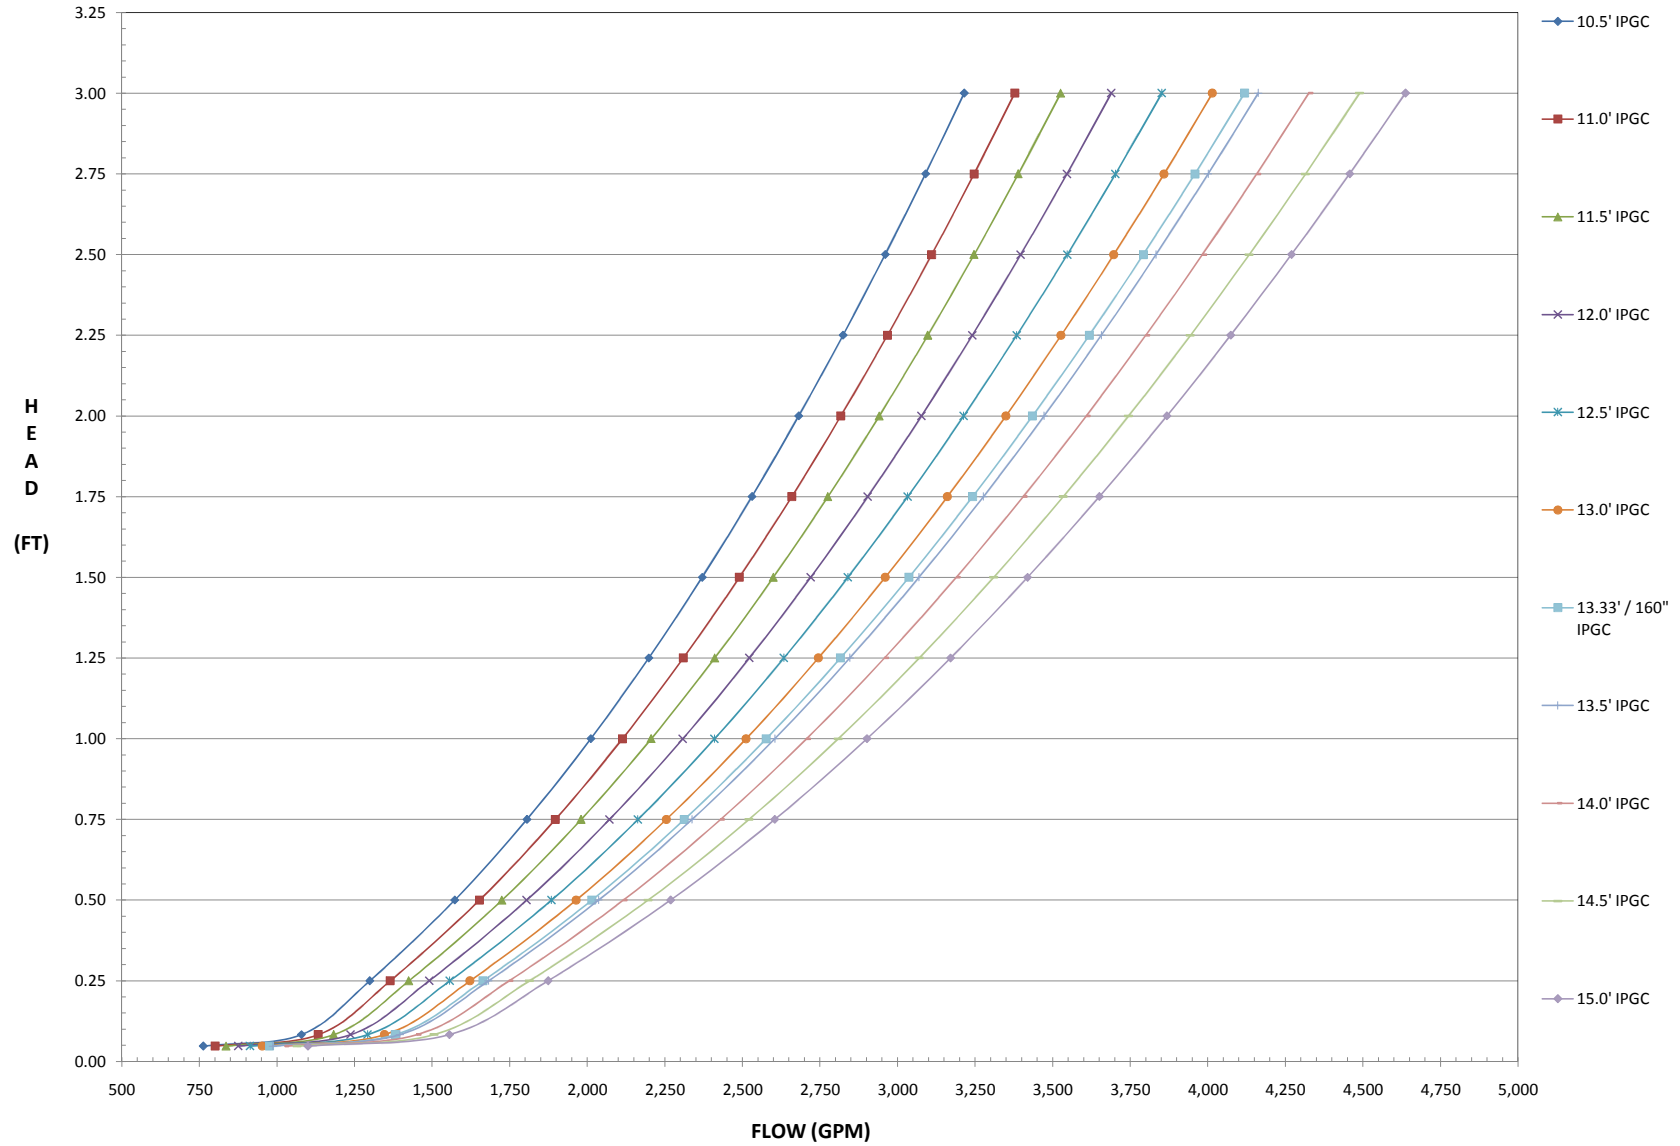

4" Diameter - IPGC Slits Performance Curves - Schedule 40 PVC 0.5 LF - 5.0 LF

4" Diameter - IPGC Slits Performance Curves - Schedule 40 PVC 0.5 LF - 5.0 LF

4" Diameter - IPGC Slits Performance Curves - Schedule 40 PVC 5.5 LF - 10.0 LF

4" Diameter - IPGC Slits Performance Curves - Schedule 40 PVC 5.5 LF - 10.0 LF

4" Diameter - IPGC Slits Performance Curves - Schedule 40 PVC 10.5 LF - 15.0 LF

4" Diameter - IPGC Slits Performance Curves - Schedule 40 PVC 10.5 LF - 15.0 LF

4" Diameter - IPGC Slits Performance Curves - Schedule 40 PVC 15.5 LF - 20.0 LF