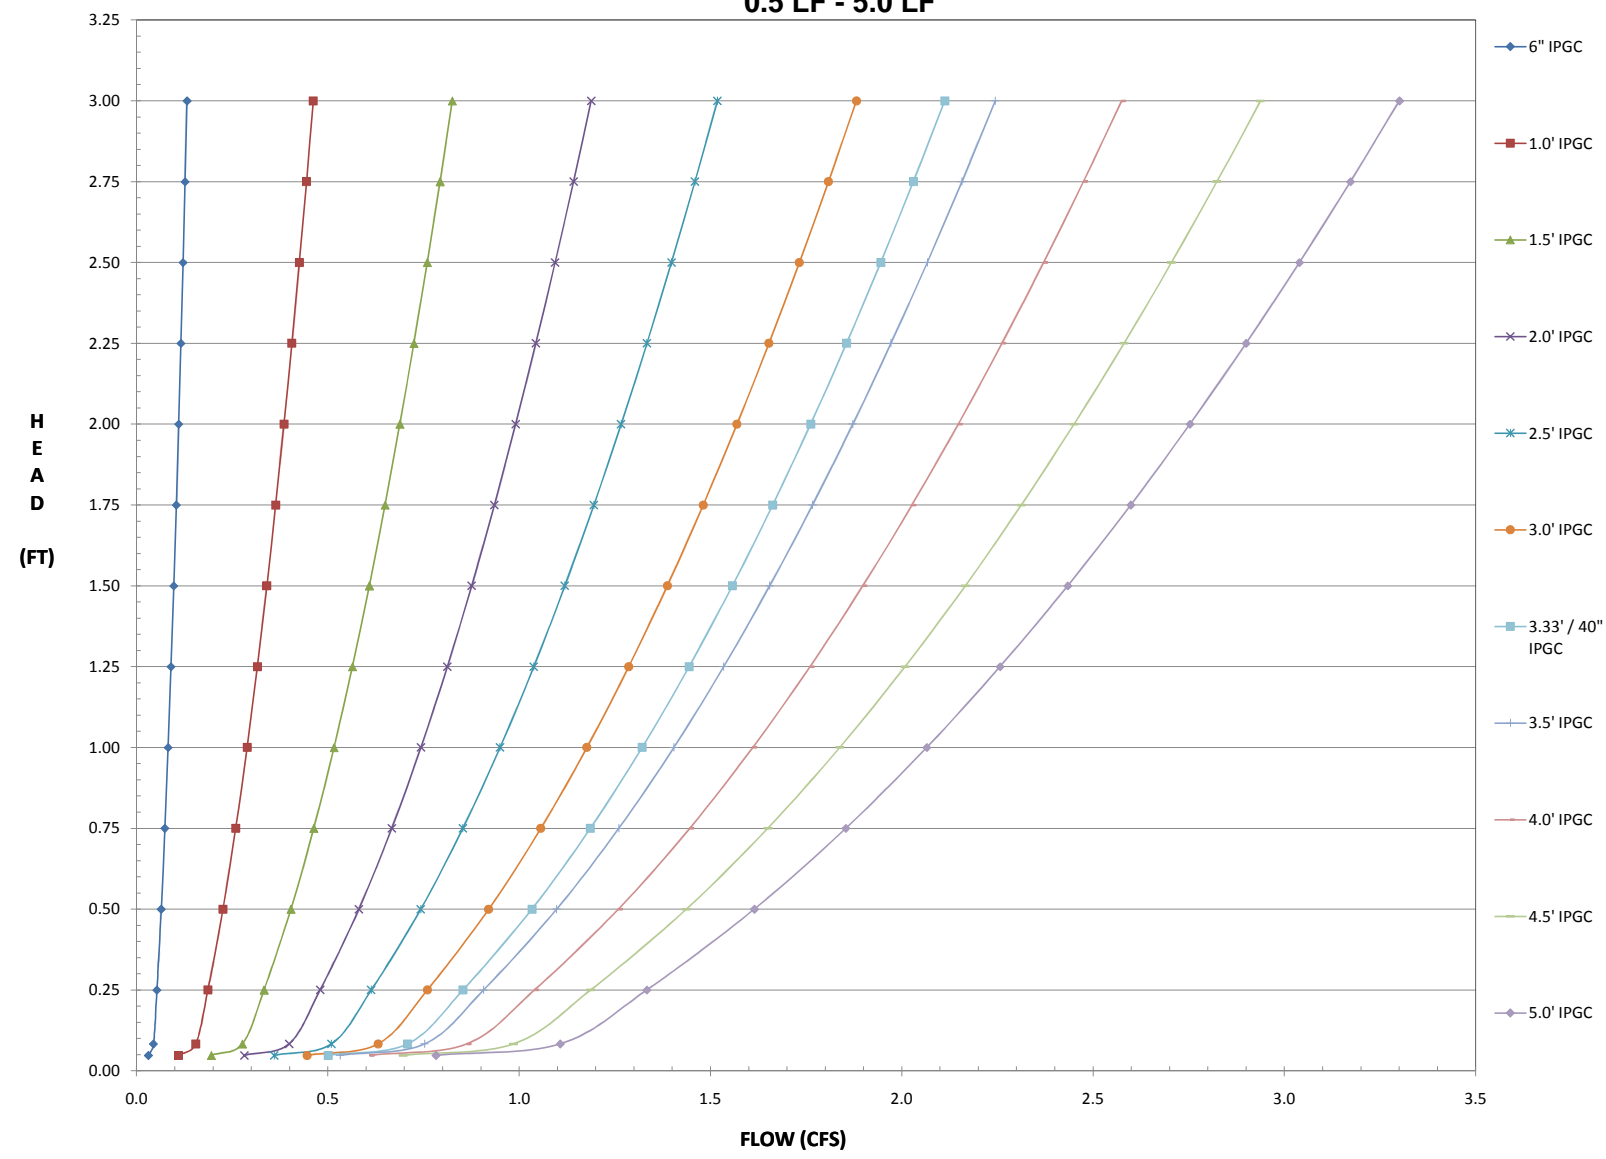

4" Diameter - IPGC Slits Performance Curves - Schedule 40 PVC 0.5 LF - 5.0 LF

4" Diameter - IPGC Slits Performance Curves - Schedule 40 PVC 0.5 LF - 5.0 LF

4" Diameter - IPGC Slits Performance Curves - Schedule 40 PVC 5.5 LF - 10.0 LF

4" Diameter - IPGC Slits Performance Curves - Schedule 40 PVC 5.5 LF - 10.0 LF

4" Diameter - IPGC Slits Performance Curves - Schedule 40 PVC 10.5 LF - 15.0 LF

4" Diameter - IPGC Slits Performance Curves - Schedule 40 PVC 10.5 LF - 15.0 LF

4" Diameter - IPGC Slits Performance Curves - Schedule 40 PVC 15.5 LF - 20.0 LF