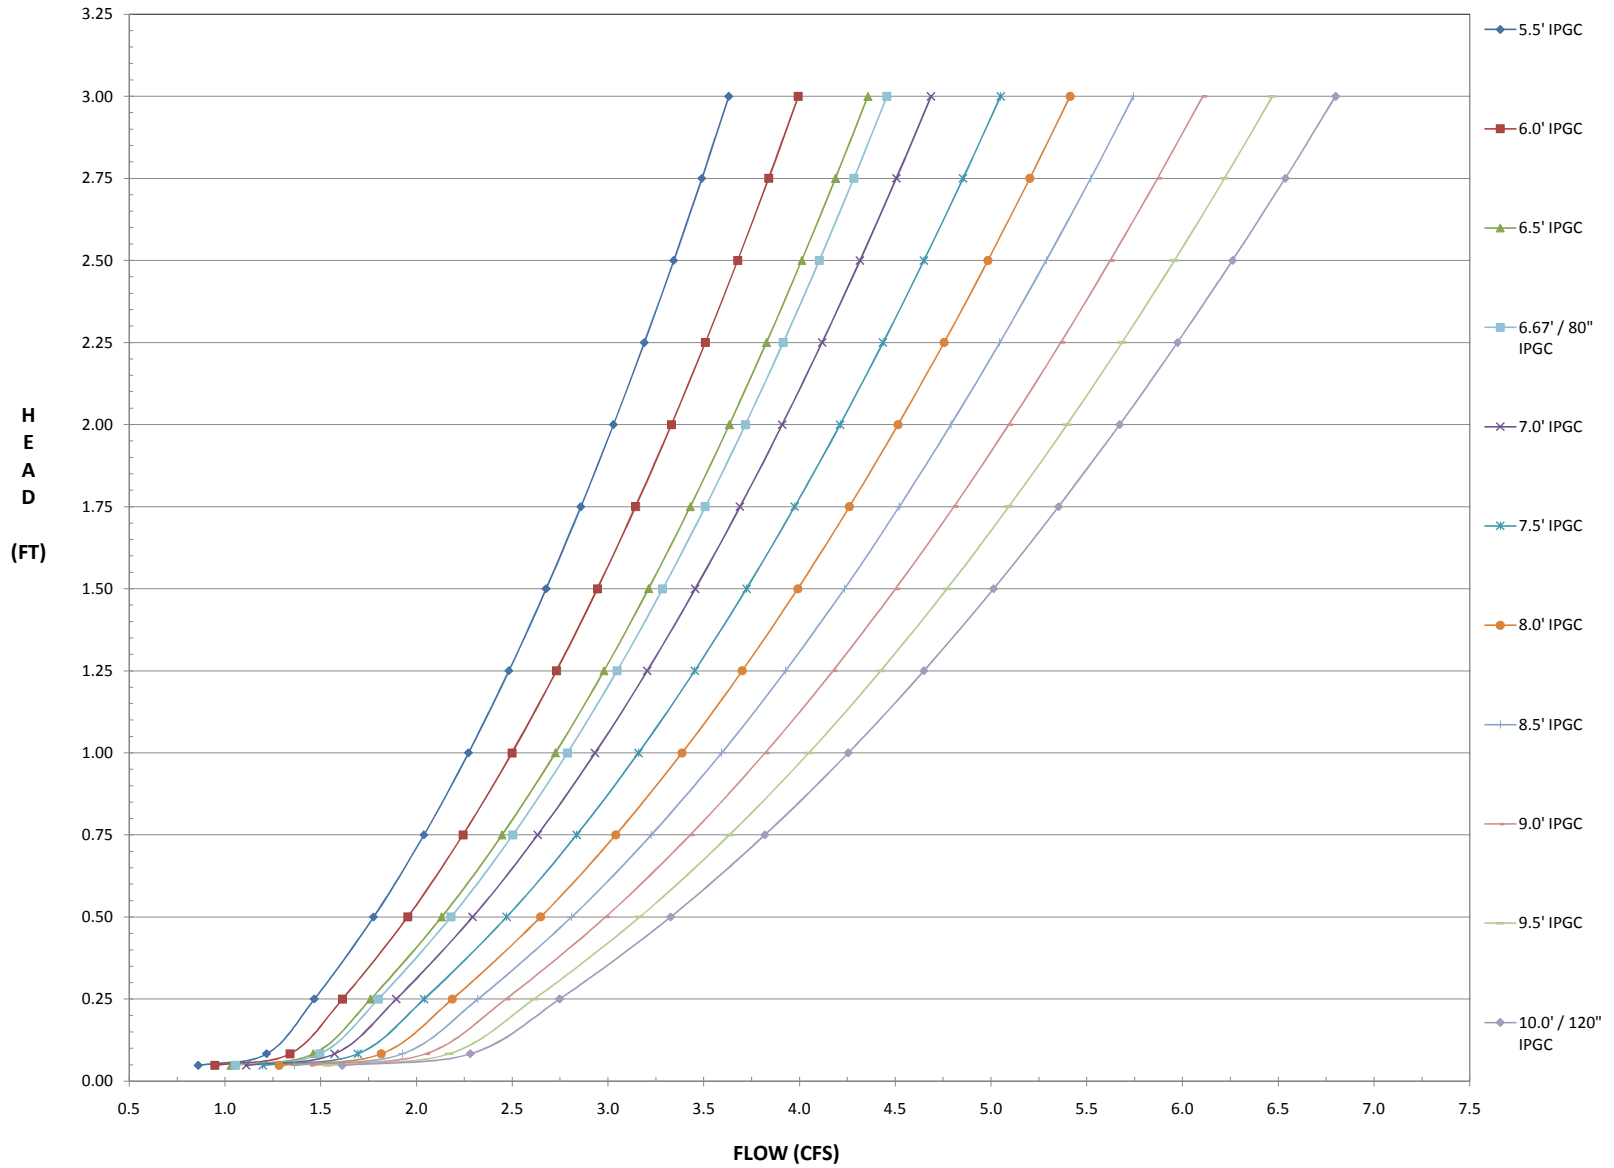

4" Diameter - IPGC Slits Performance Curves - Schedule 40 PVC 0.5 LF - 5.0 LF

4" Diameter - IPGC Slits Performance Curves - Schedule 40 PVC 0.5 LF - 5.0 LF

4" Diameter - IPGC Slits Performance Curves - Schedule 40 PVC 5.5 LF - 10.0 LF

4" Diameter - IPGC Slits Performance Curves - Schedule 40 PVC 5.5 LF - 10.0 LF

4" Diameter - IPGC Slits Performance Curves - Schedule 40 PVC 10.5 LF - 15.0 LF

4" Diameter - IPGC Slits Performance Curves - Schedule 40 PVC 10.5 LF - 15.0 LF

4" Diameter - IPGC Slits Performance Curves - Schedule 40 PVC 15.5 LF - 20.0 LF