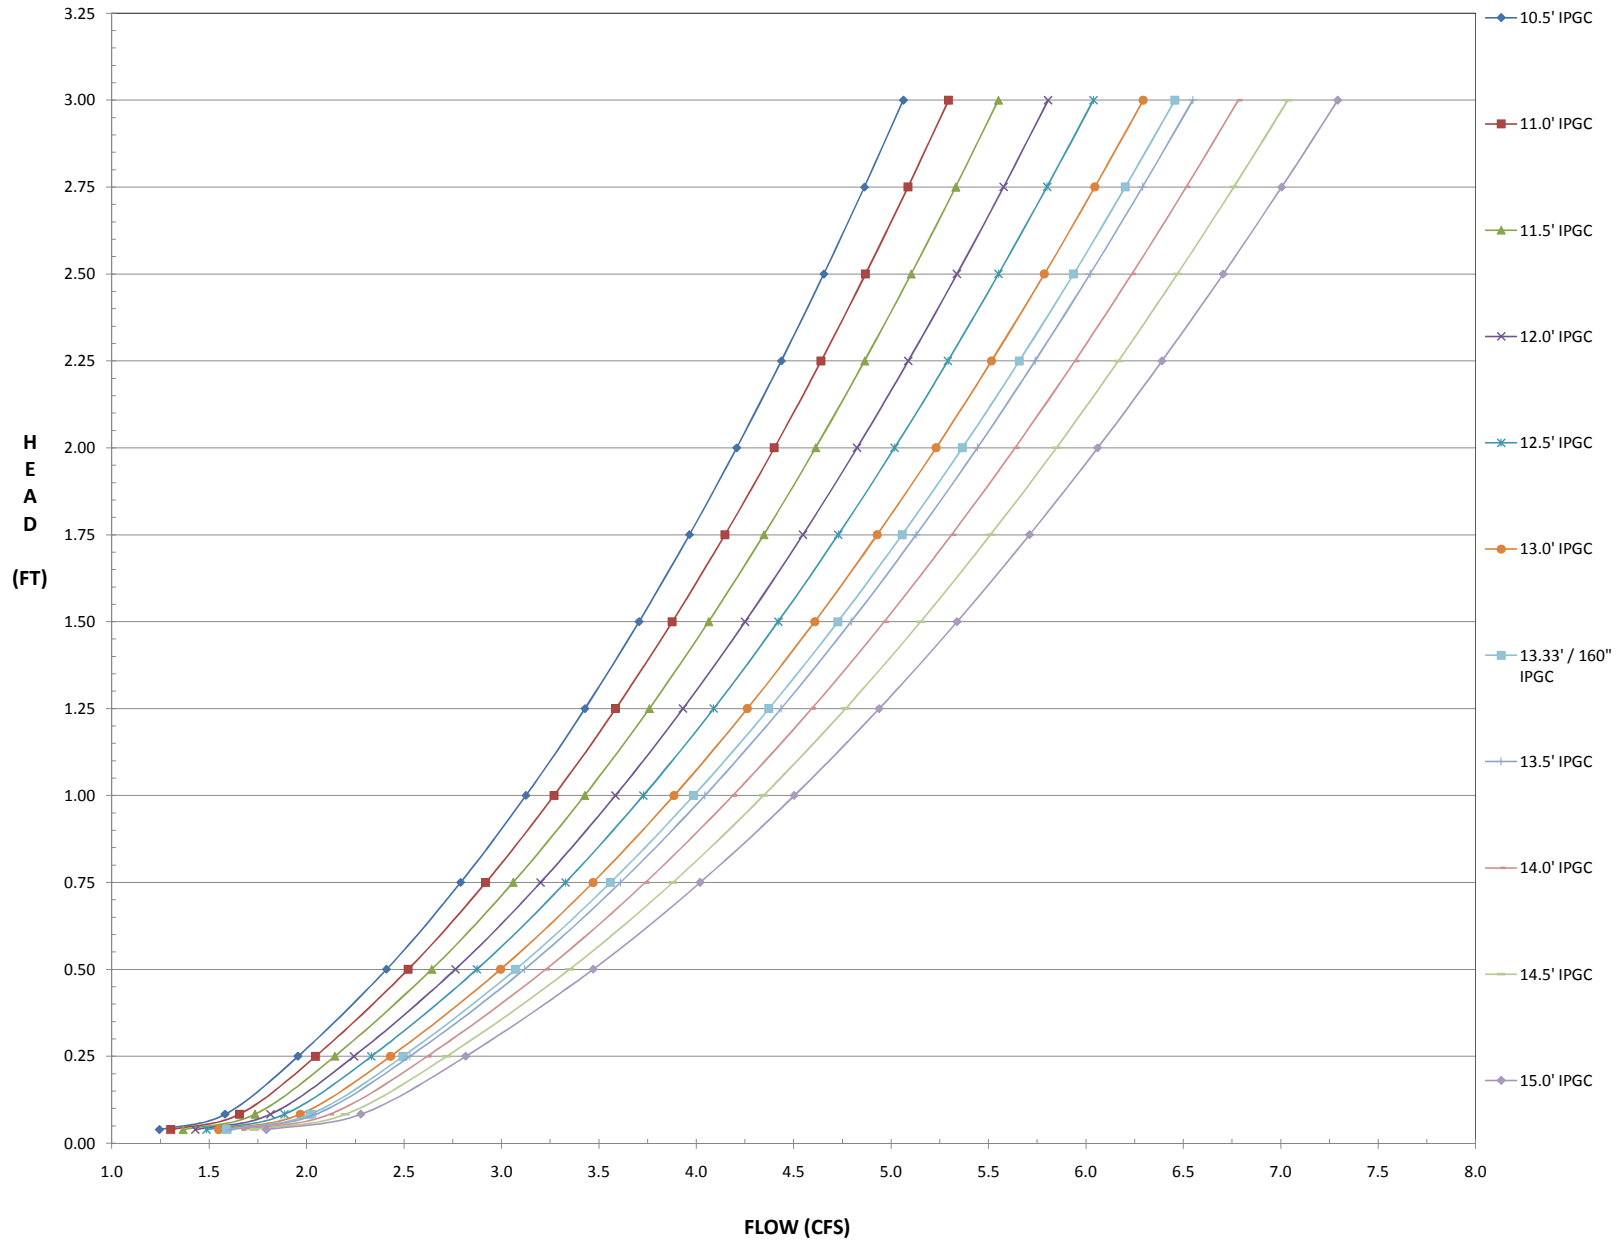

3" Diameter - IPGC Slits Performance Curves - Schedule 40 PVC 10.5 LF - 15.0 LF