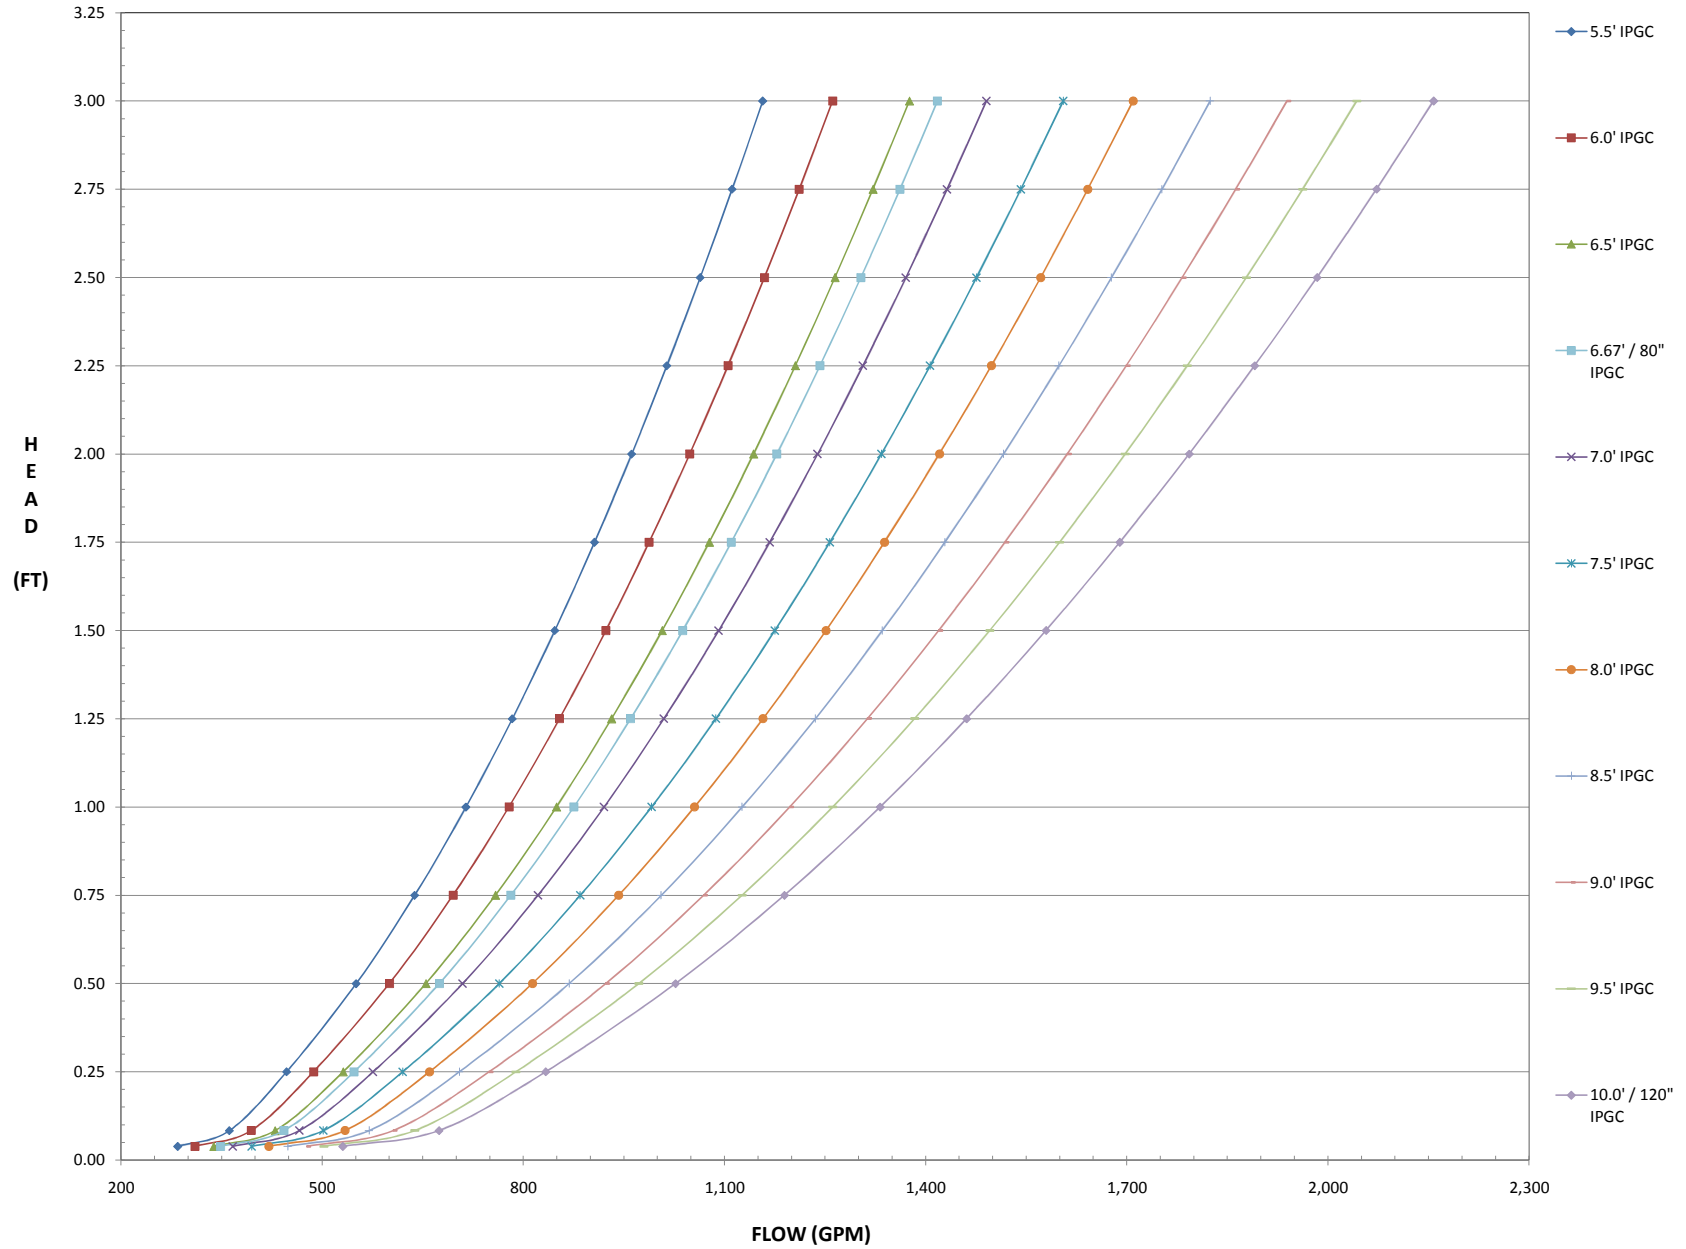

### 3" Diameter - IPGC Slits Performance Curves - Schedule 40 PVC 0.5 LF - 5.0 LF

### 3" Diameter - IPGC Slits Performance Curves - Schedule 40 PVC 5.5 LF- 10.0 LF