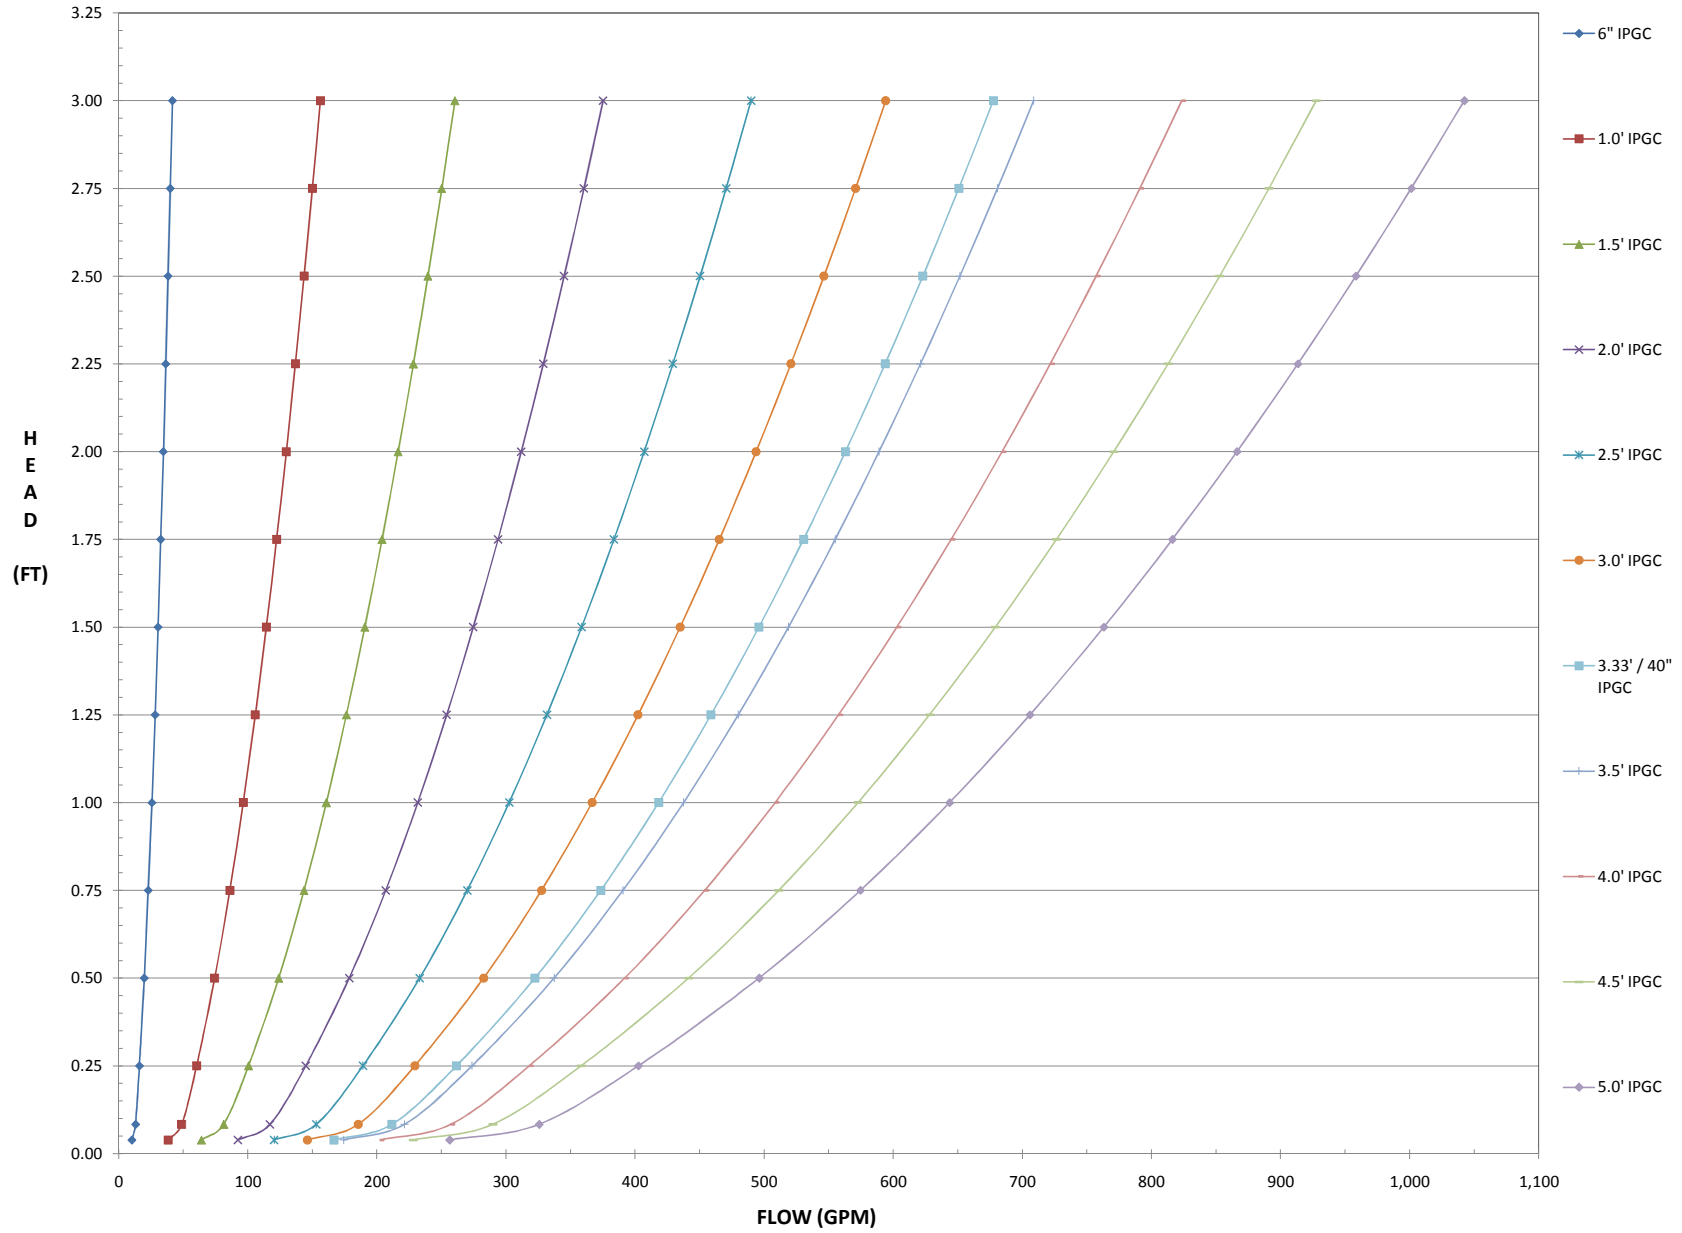

### 3" Diameter - IPGC Slits Performance Curves - Schedule 40 PVC 0.5 LF - 5.0 LF

### 3" Diameter - IPGC Slits Performance Curves - Schedule 40 PVC 5.5 LF- 10.0 LF