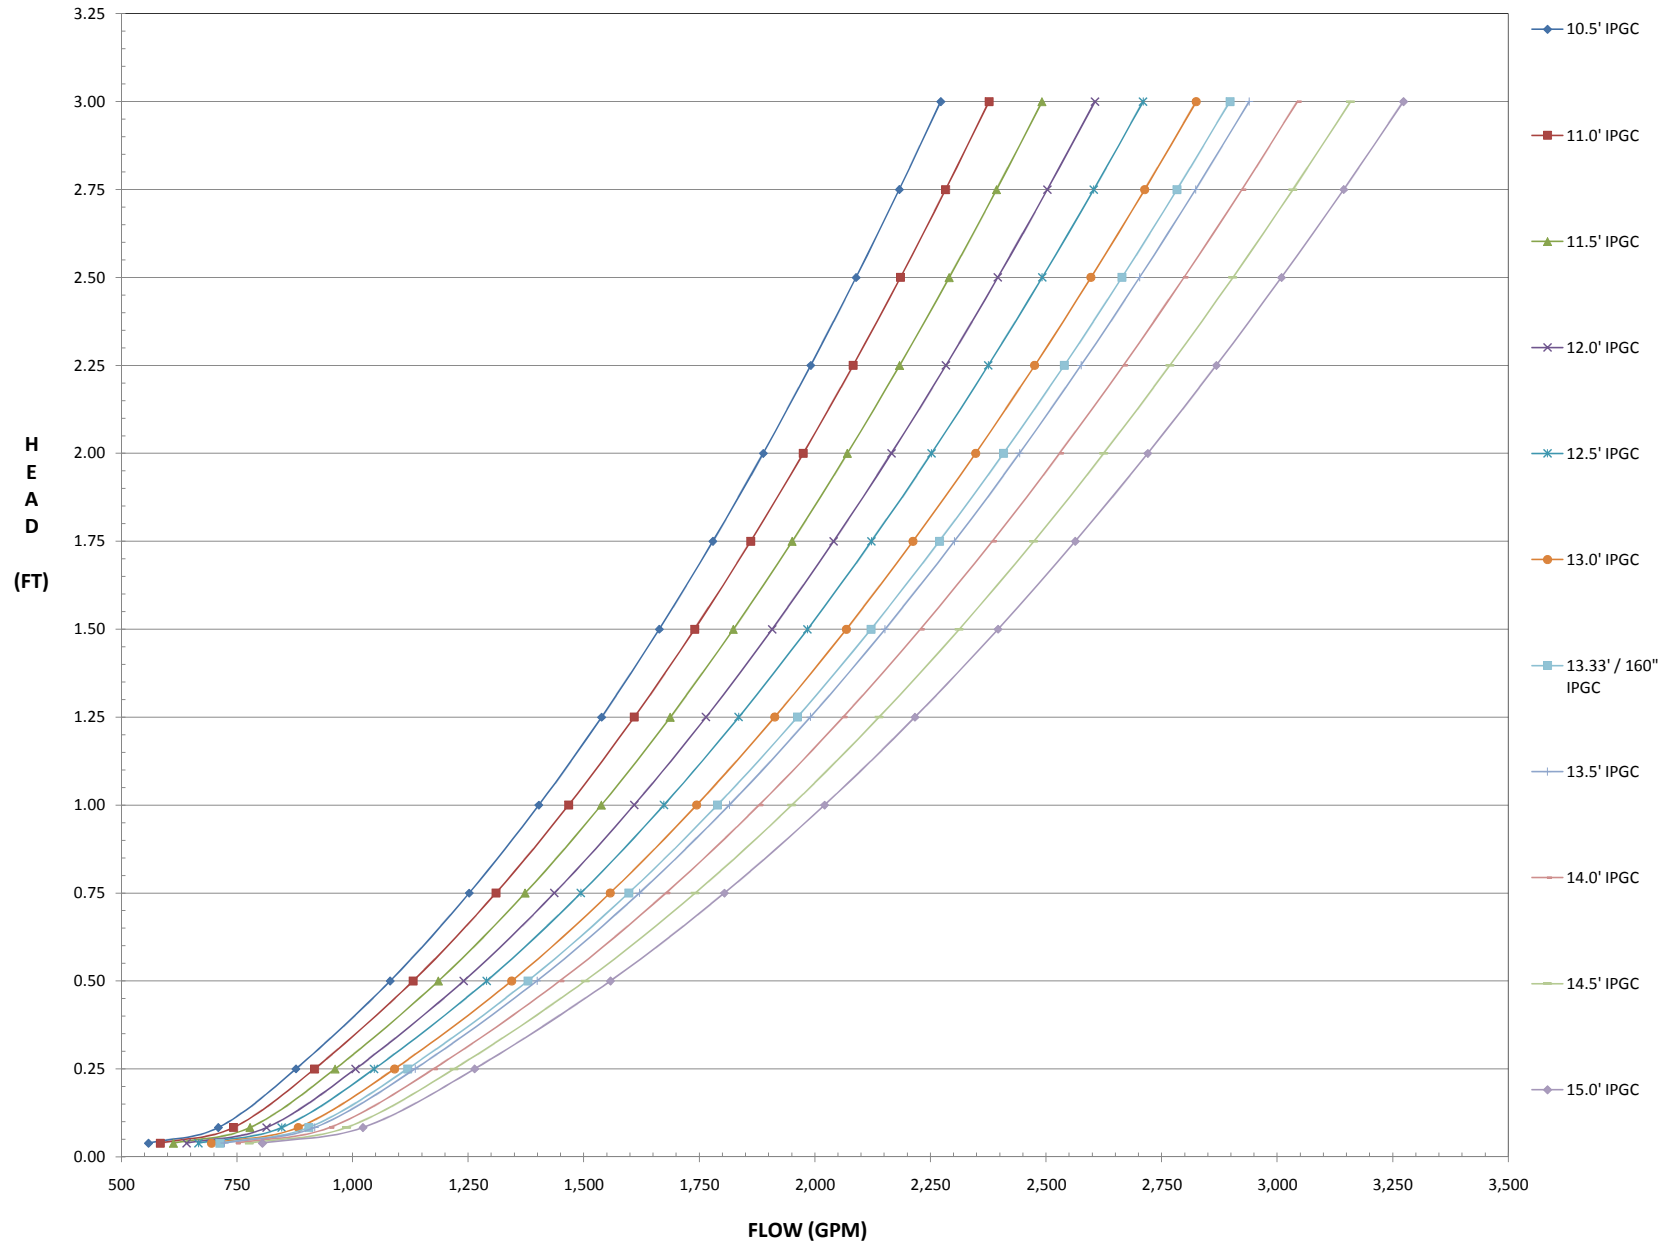

3" Diameter - IPGC Slits Performance Curves - Schedule 40 PVC 10.5 LF - 15.0 LF