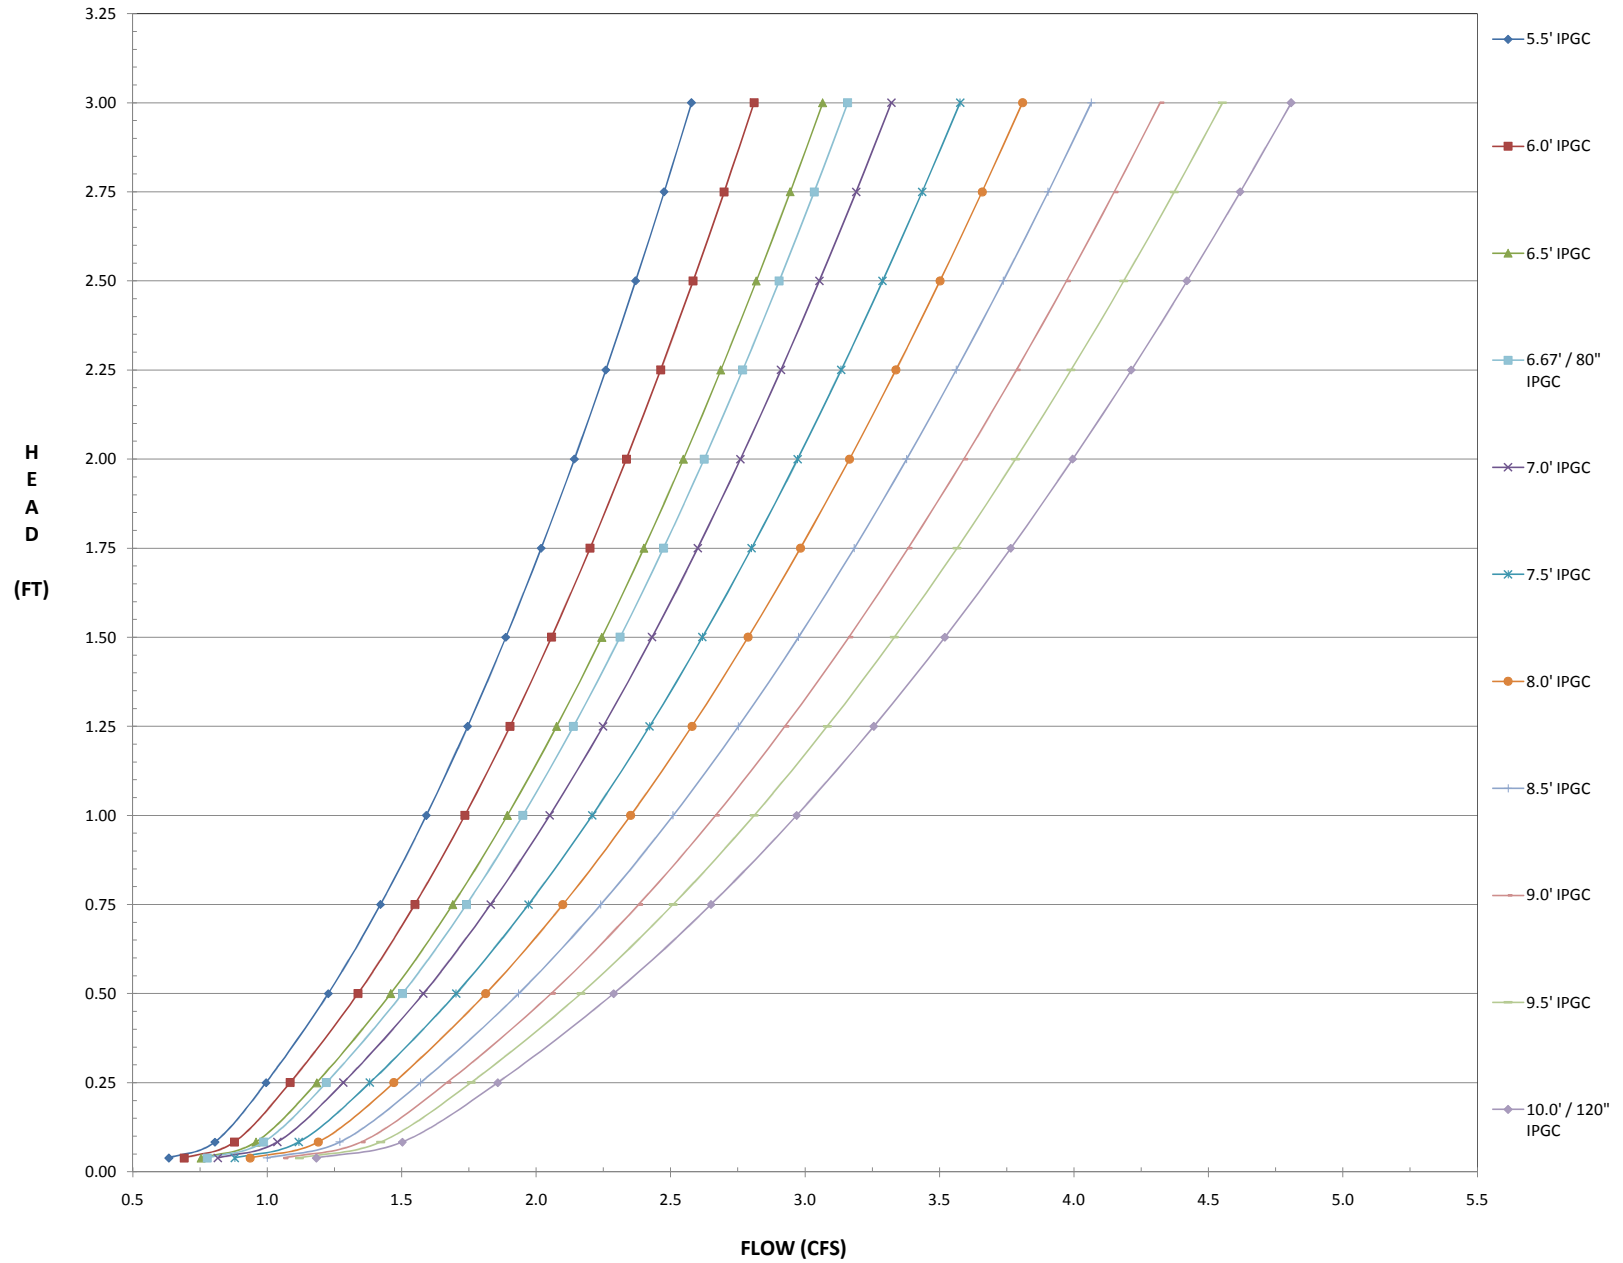

### 3" Diameter - IPGC Slits Performance Curves - Schedule 40 PVC 0.5 LF - 5.0 LF

### 3" Diameter - IPGC Slits Performance Curves - Schedule 40 PVC 5.5 LF- 10.0 LF