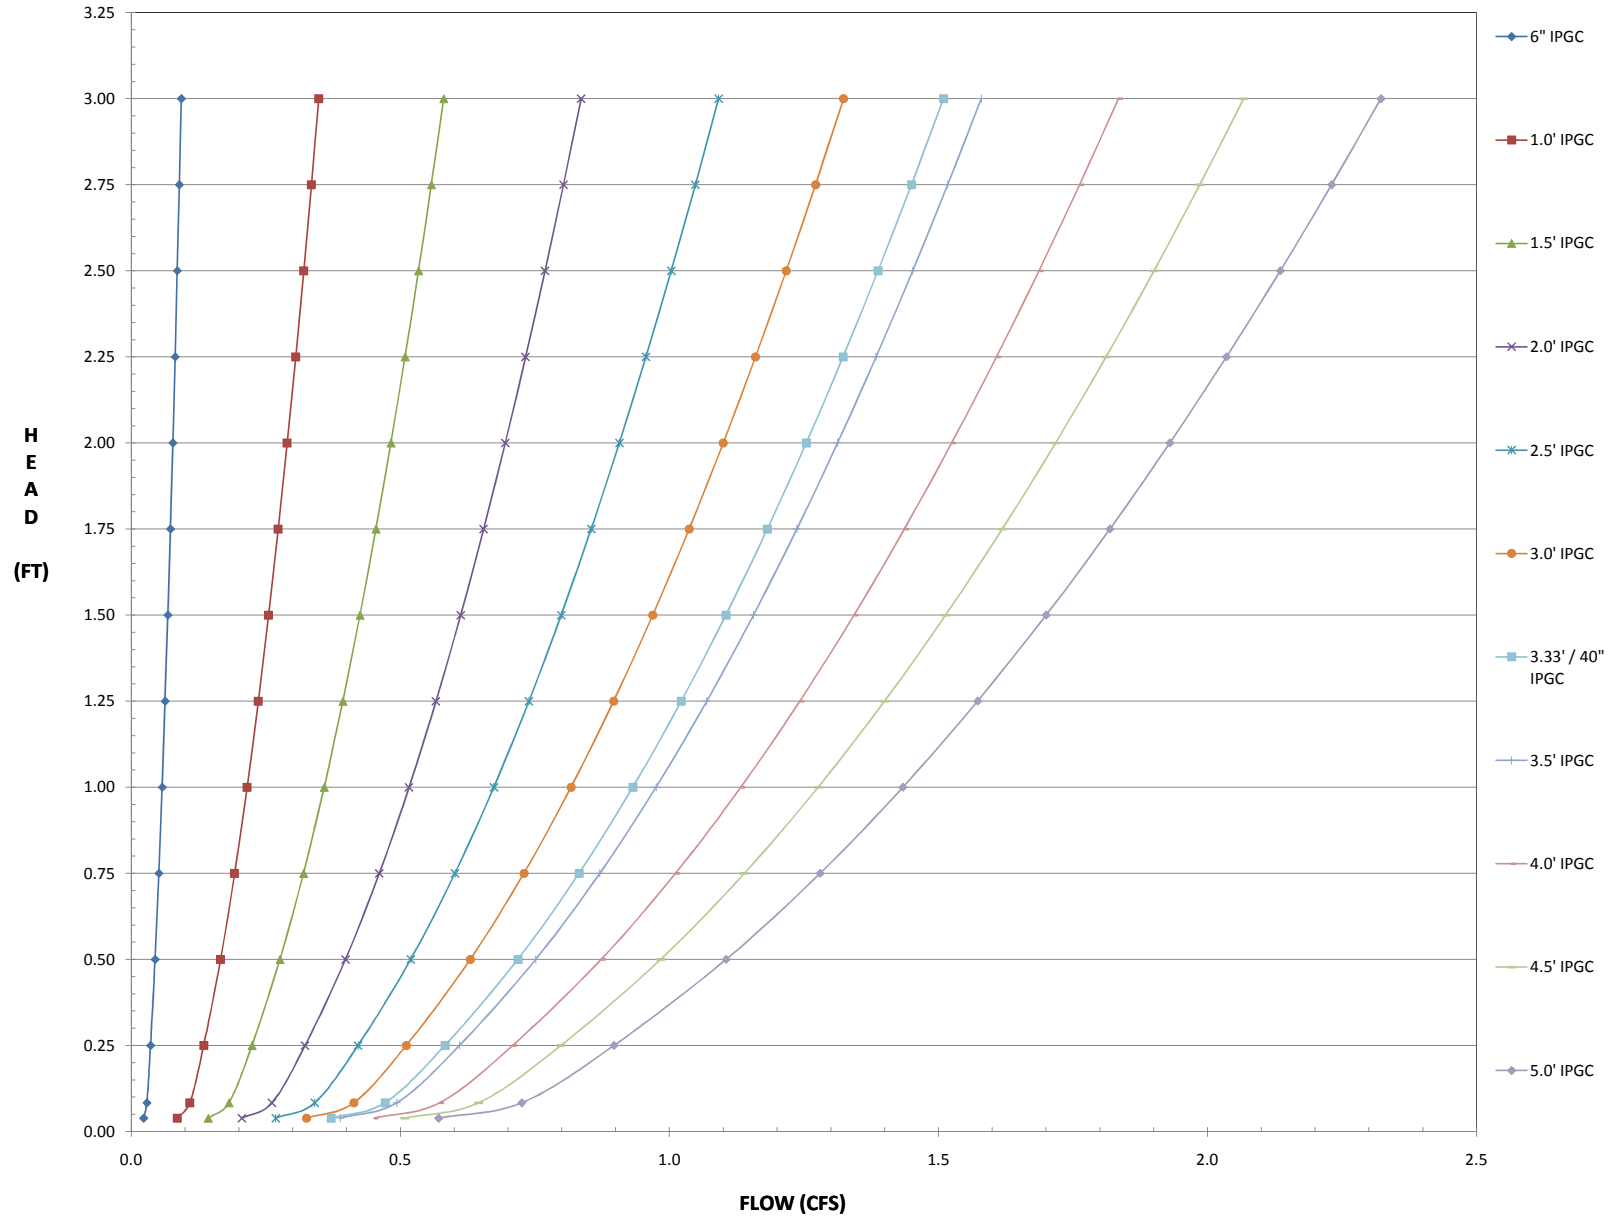

### 3" Diameter - IPGC Slits Performance Curves - Schedule 40 PVC 0.5 LF - 5.0 LF

### 3" Diameter - IPGC Slits Performance Curves - Schedule 40 PVC 5.5 LF- 10.0 LF