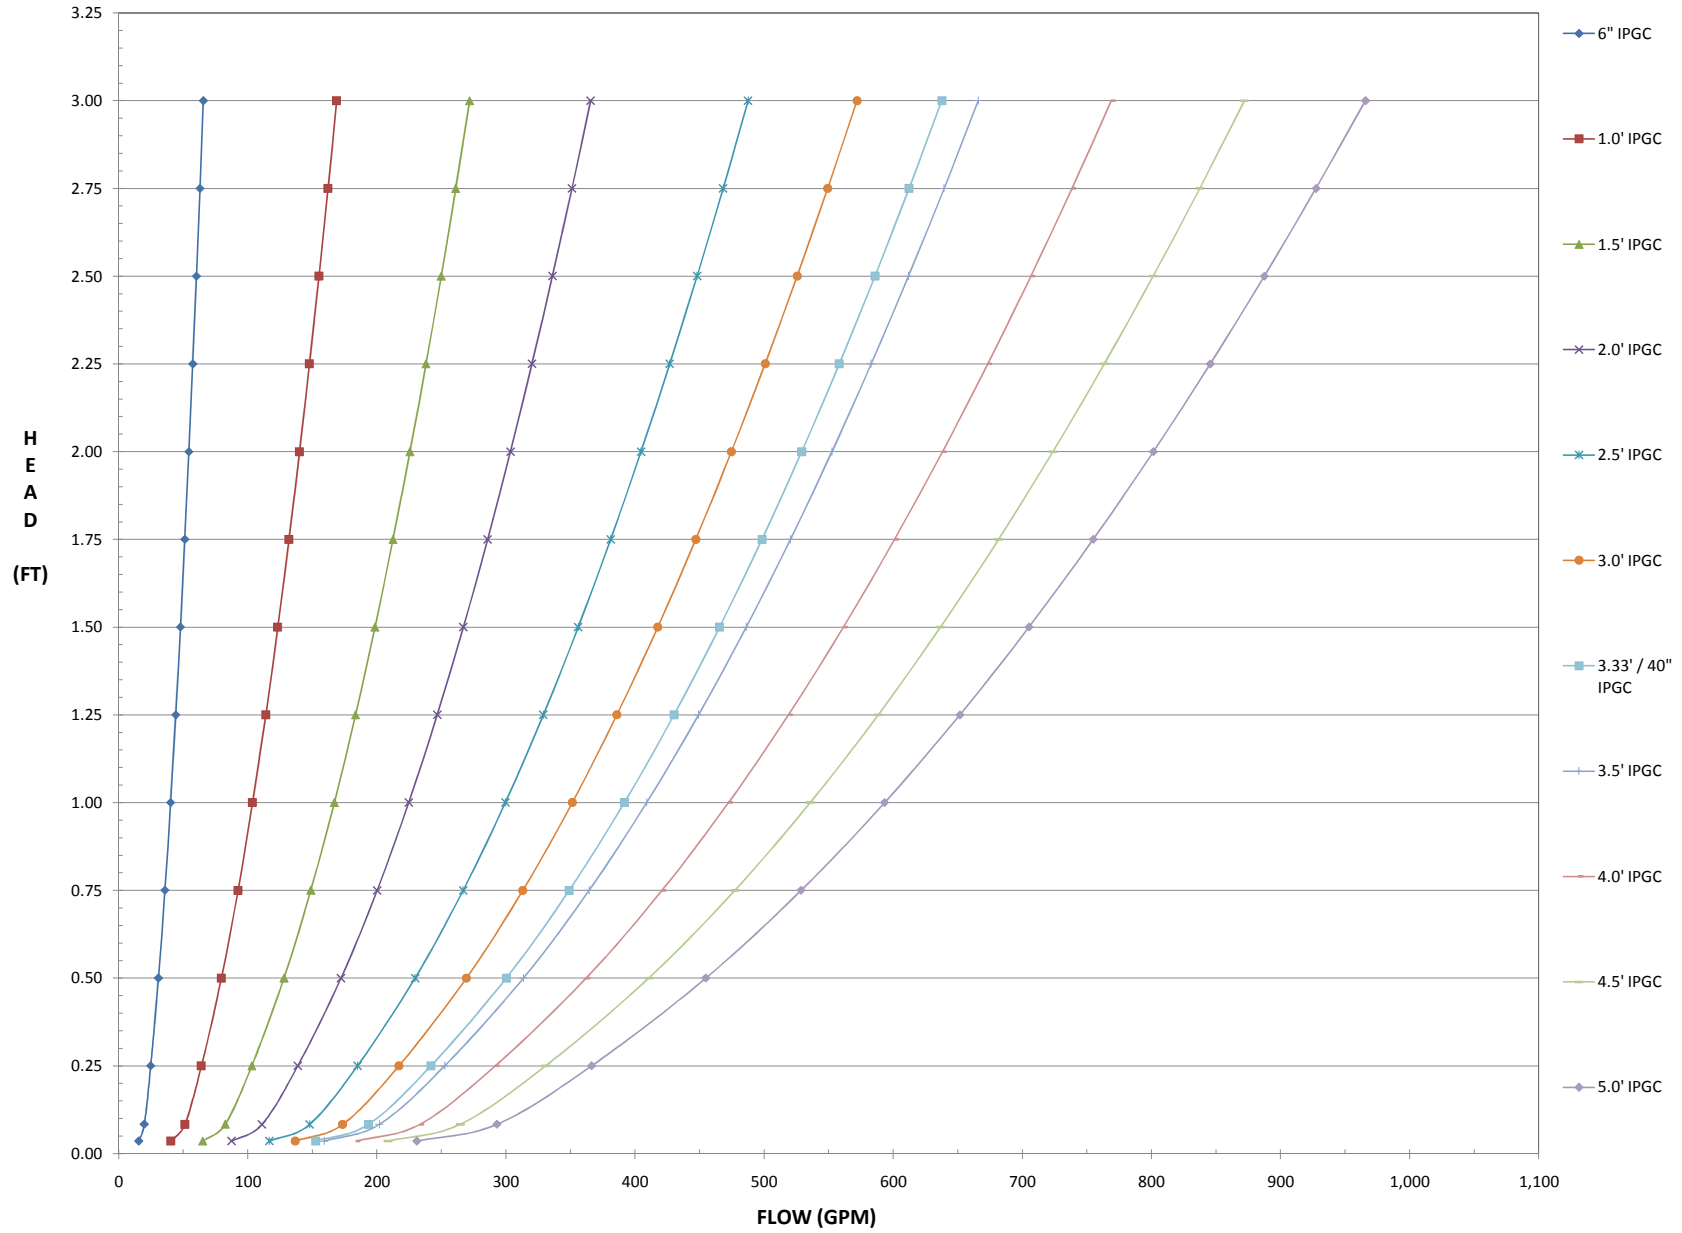

2" Diameter - IPGC Slits Performance Curves - Schedule 40 PVC 0.5 LF - 5.0 LF

2" Diameter - IPGC Slits Performance Curves - Schedule 40 PVC 0.5 LF - 5.0 LF

2" Diameter - IPGC Slits Performance Curves - Schedule 40 PVC 10.5 LF - 15.0 LF

2" Diameter - IPGC Slits Performance Curves - Schedule 40 PVC 10.5 LF - 15.0 LF

2" Diameter - IPGC Slits Performance Curves - Schedule 40 PVC
15.5 LF - 20.0 LF