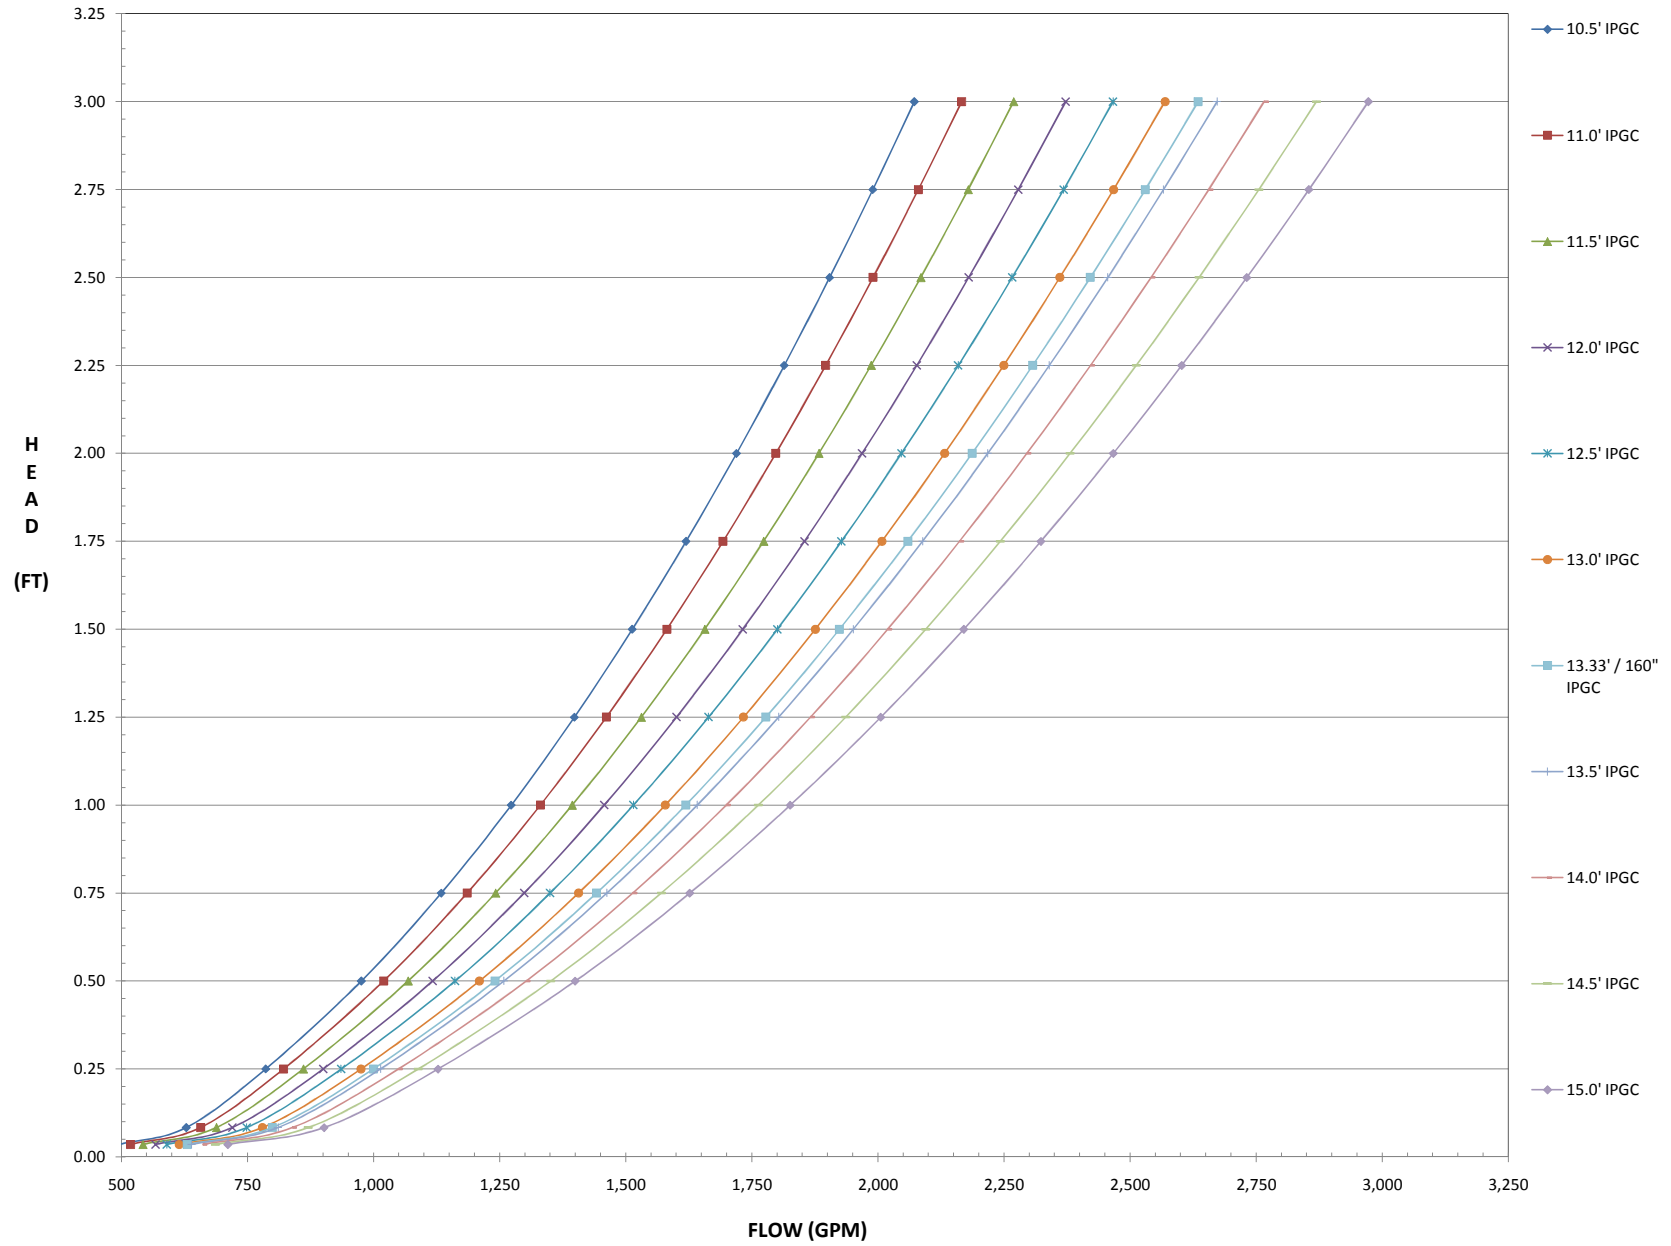

2" Diameter - IPGC Slits Performance Curves - Schedule 40 PVC 0.5 LF - 5.0 LF

2" Diameter - IPGC Slits Performance Curves - Schedule 40 PVC 0.5 LF - 5.0 LF

2" Diameter - IPGC Slits Performance Curves - Schedule 40 PVC 10.5 LF - 15.0 LF

2" Diameter - IPGC Slits Performance Curves - Schedule 40 PVC 10.5 LF - 15.0 LF

2" Diameter - IPGC Slits Performance Curves - Schedule 40 PVC
15.5 LF - 20.0 LF