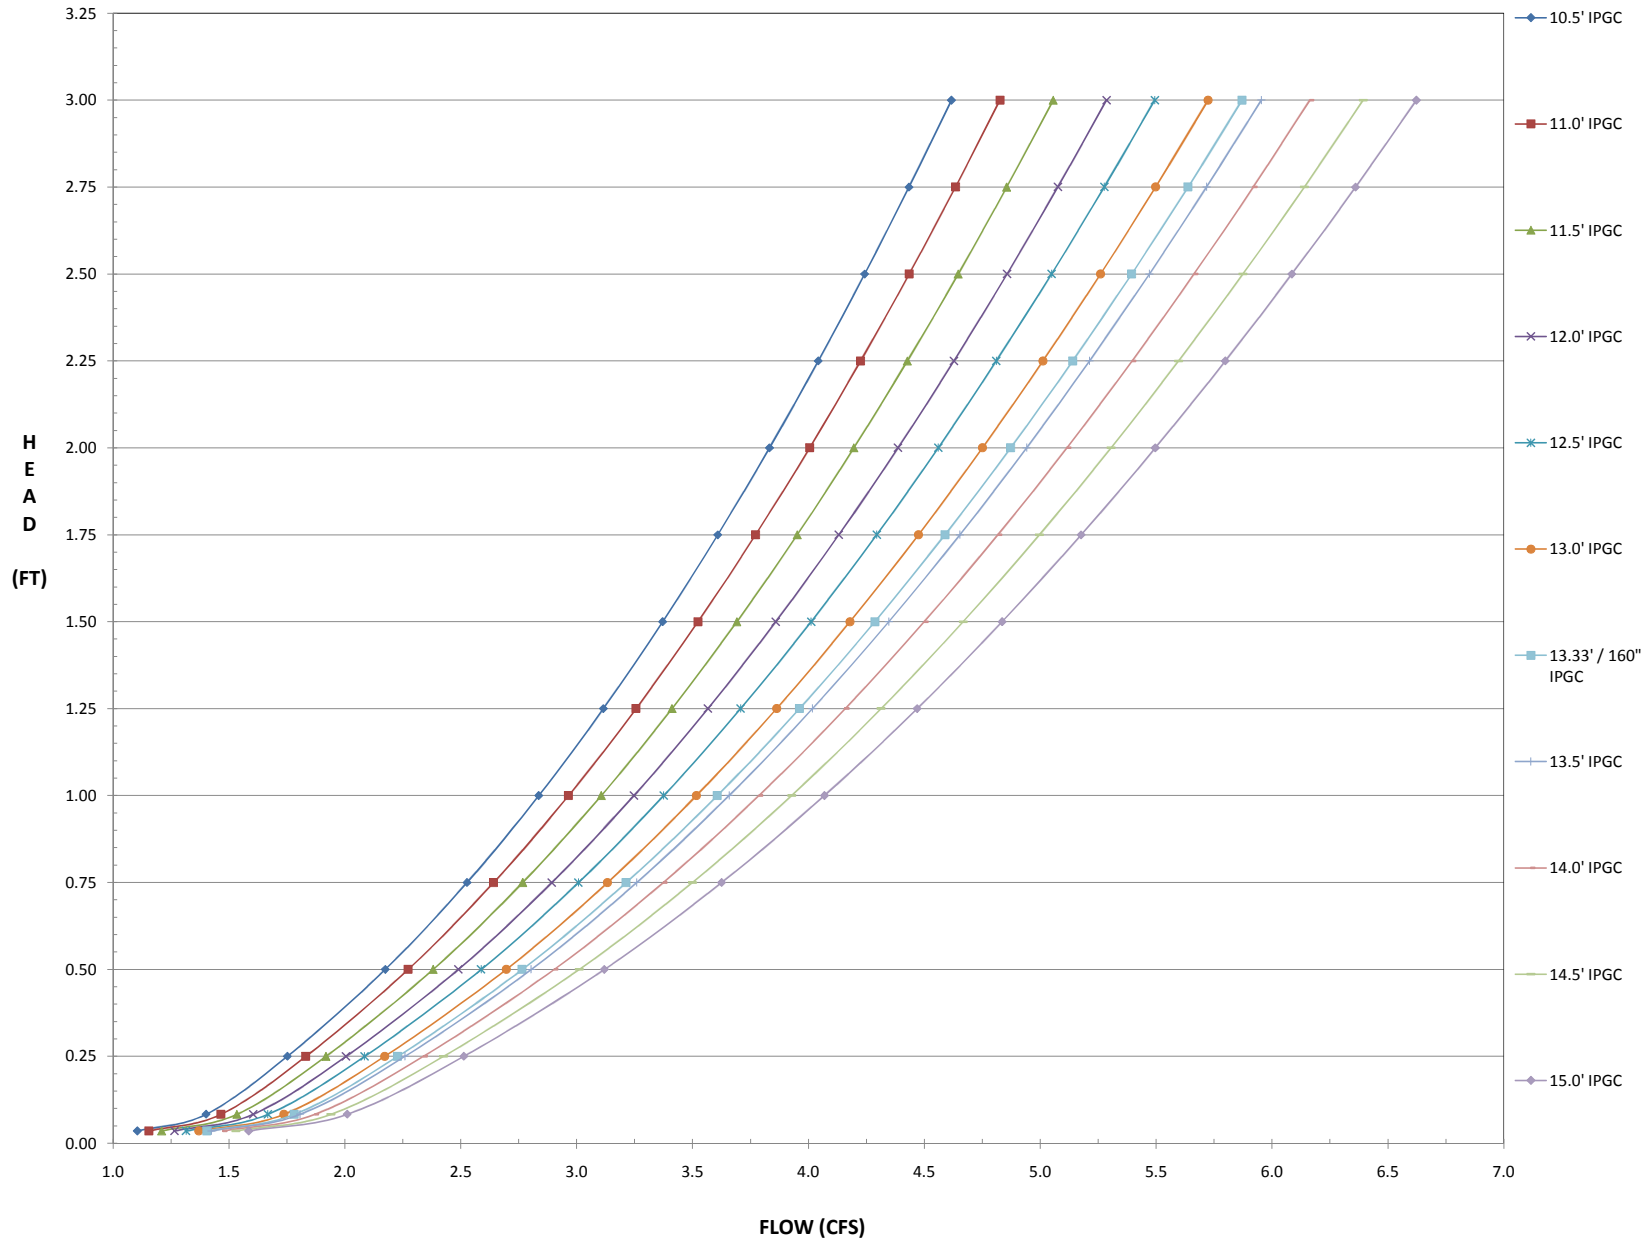

2" Diameter - IPGC Slits Performance Curves - Schedule 40 PVC 0.5 LF - 5.0 LF

2" Diameter - IPGC Slits Performance Curves - Schedule 40 PVC 0.5 LF - 5.0 LF

2" Diameter - IPGC Slits Performance Curves - Schedule 40 PVC 10.5 LF - 15.0 LF

2" Diameter - IPGC Slits Performance Curves - Schedule 40 PVC 10.5 LF - 15.0 LF

2" Diameter - IPGC Slits Performance Curves - Schedule 40 PVC
15.5 LF - 20.0 LF