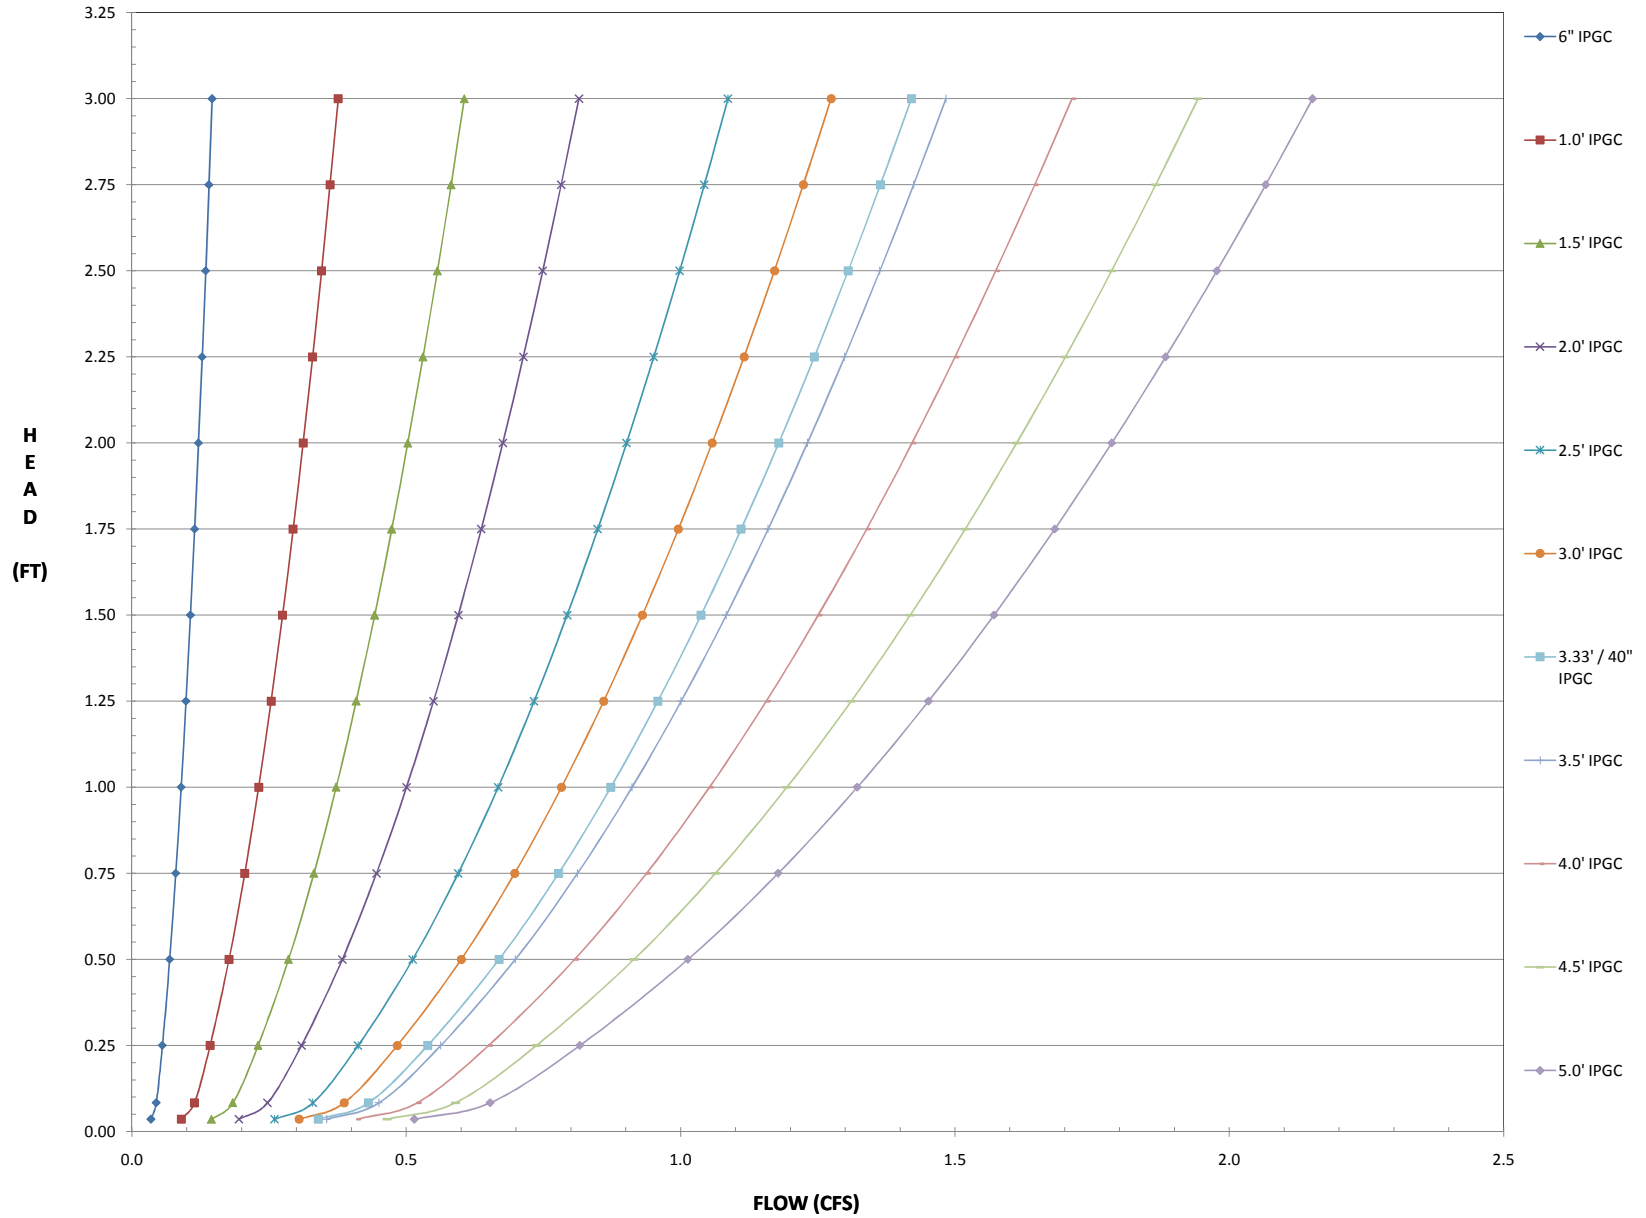

2" Diameter - IPGC Slits Performance Curves - Schedule 40 PVC 0.5 LF - 5.0 LF

2" Diameter - IPGC Slits Performance Curves - Schedule 40 PVC 0.5 LF - 5.0 LF

2" Diameter - IPGC Slits Performance Curves - Schedule 40 PVC 10.5 LF - 15.0 LF

2" Diameter - IPGC Slits Performance Curves - Schedule 40 PVC 10.5 LF - 15.0 LF

2" Diameter - IPGC Slits Performance Curves - Schedule 40 PVC
15.5 LF - 20.0 LF