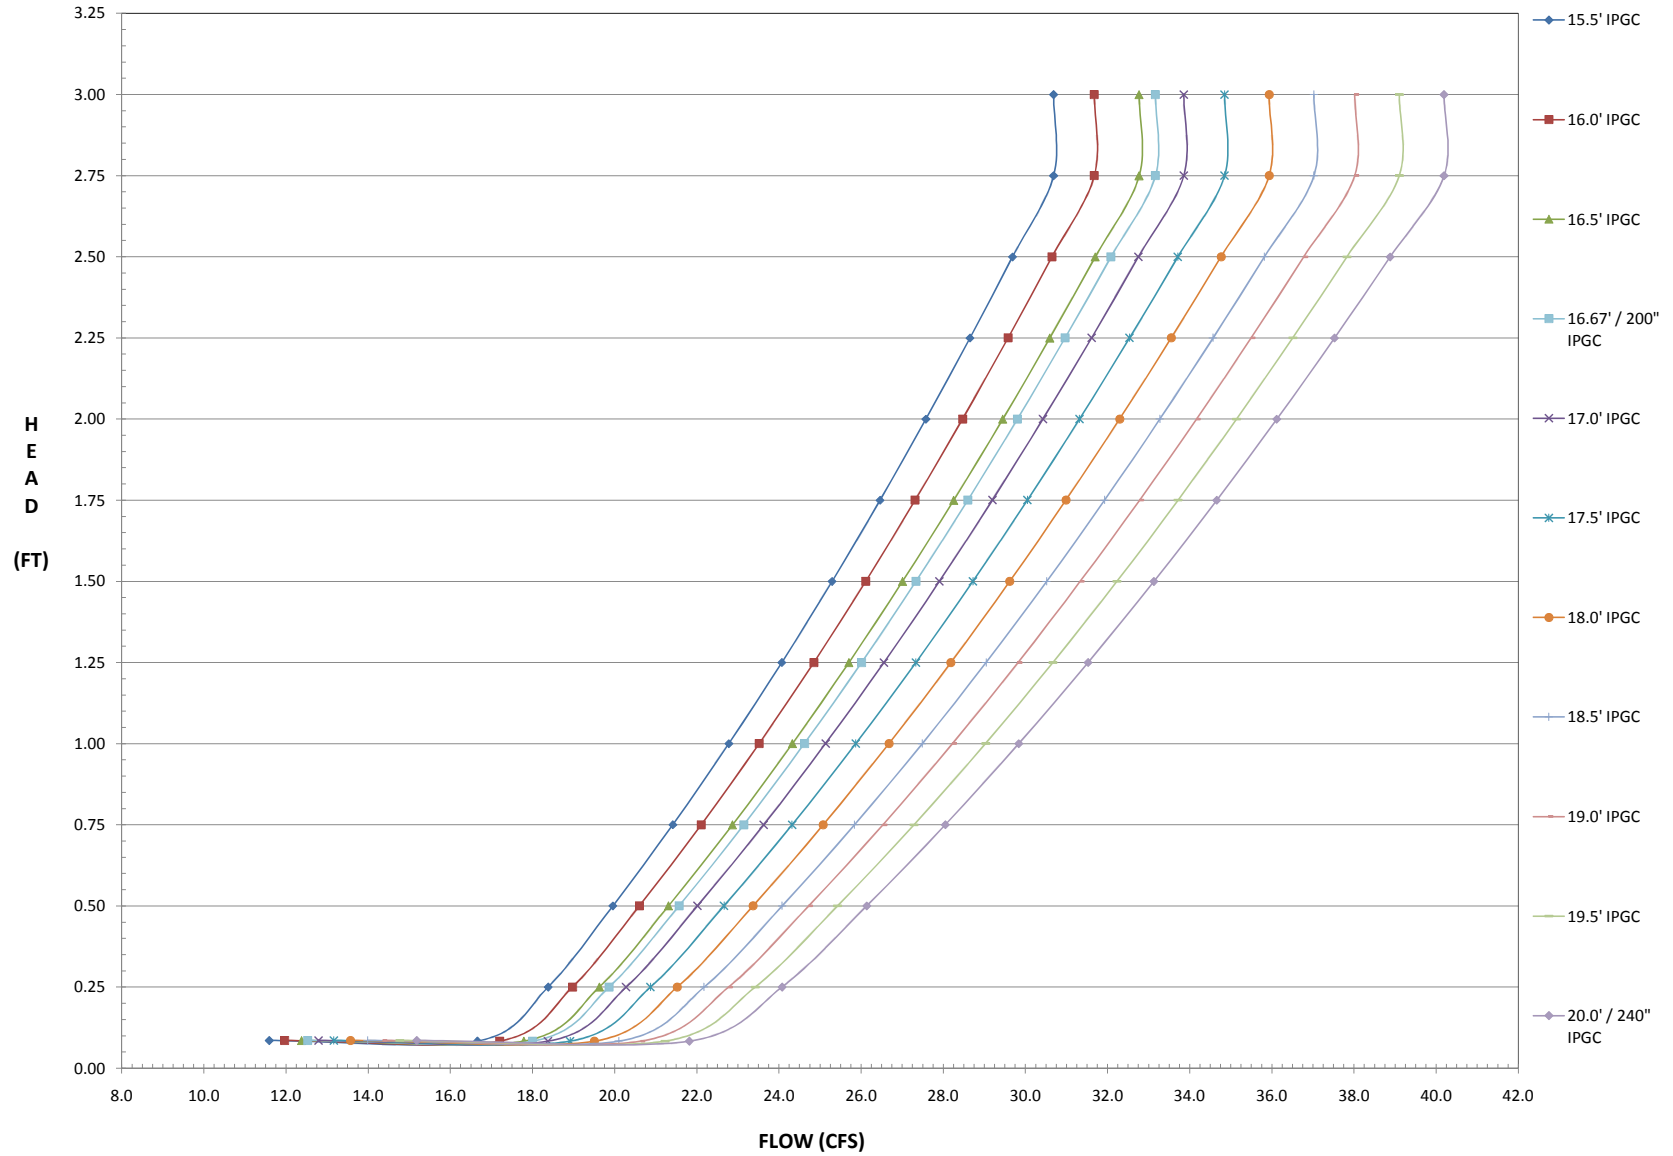

12" Diameter - IPGC Slits Performance Curves - Schedule 40 PVC 1.5 LF - 5.0 LF

12" Diameter - IPGC Slits Performance Curves - Schedule 40 PVC 5.5 LF - 10.0 LF

12" Diameter - IPGC Slits Performance Curves - Schedule 40 PVC 5.5 LF - 10.0 LF

12" Diameter - IPGC Slits Performance Curves - Schedule 40 PVC 10.5 LF - 15.0 LF

12" Diameter - IPGC Slits Performance Curves - Schedule 40 PVC 10.5 LF - 15.0 LF

12" Diameter - IPGC Slits Performance Curves - Schedule 40 PVC 15.5 LF - 20.0 LF

12" Diameter - IPGC Slits Performance Curves - Schedule 40 PVC 15.5 LF - 20.0 LF