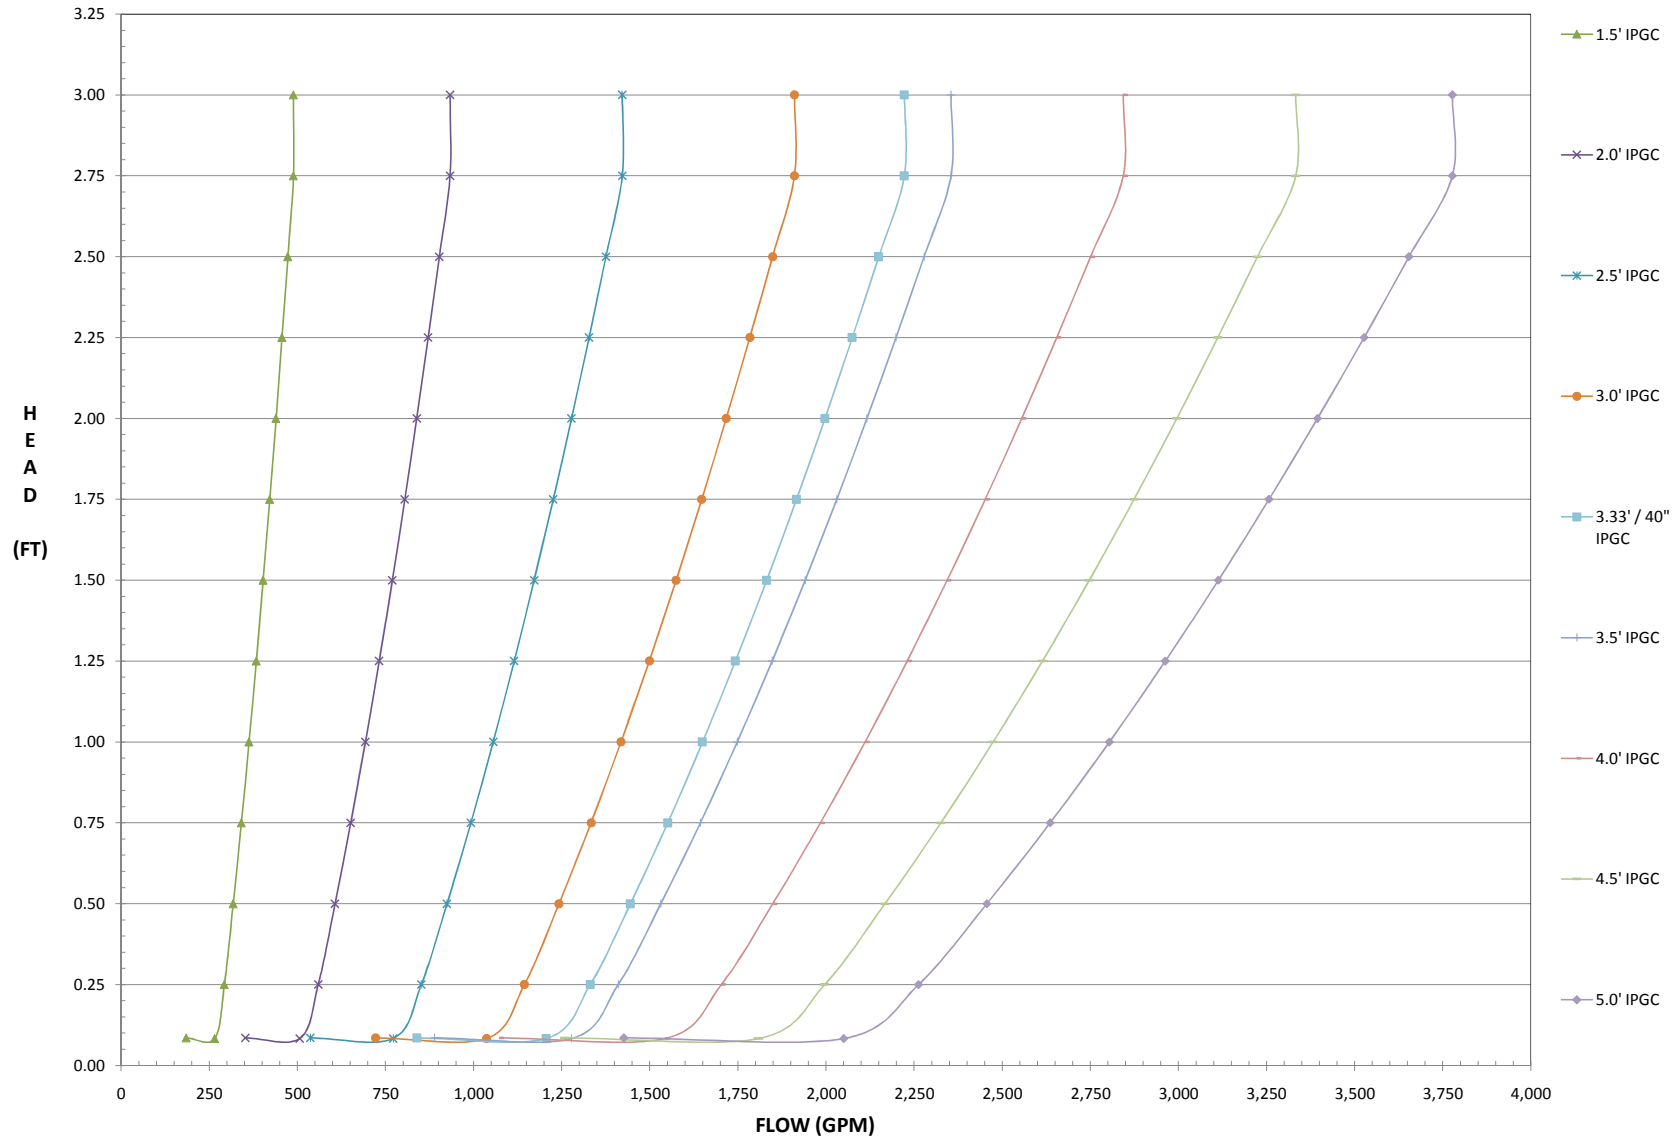

12" Diameter - IPGC Slits Performance Curves - Schedule 40 PVC 1.5 LF - 5.0 LF

12" Diameter - IPGC Slits Performance Curves - Schedule 40 PVC 5.5 LF - 10.0 LF

12" Diameter - IPGC Slits Performance Curves - Schedule 40 PVC 5.5 LF - 10.0 LF

12" Diameter - IPGC Slits Performance Curves - Schedule 40 PVC 10.5 LF - 15.0 LF

12" Diameter - IPGC Slits Performance Curves - Schedule 40 PVC 10.5 LF - 15.0 LF

12" Diameter - IPGC Slits Performance Curves - Schedule 40 PVC 15.5 LF - 20.0 LF

12" Diameter - IPGC Slits Performance Curves - Schedule 40 PVC 15.5 LF - 20.0 LF