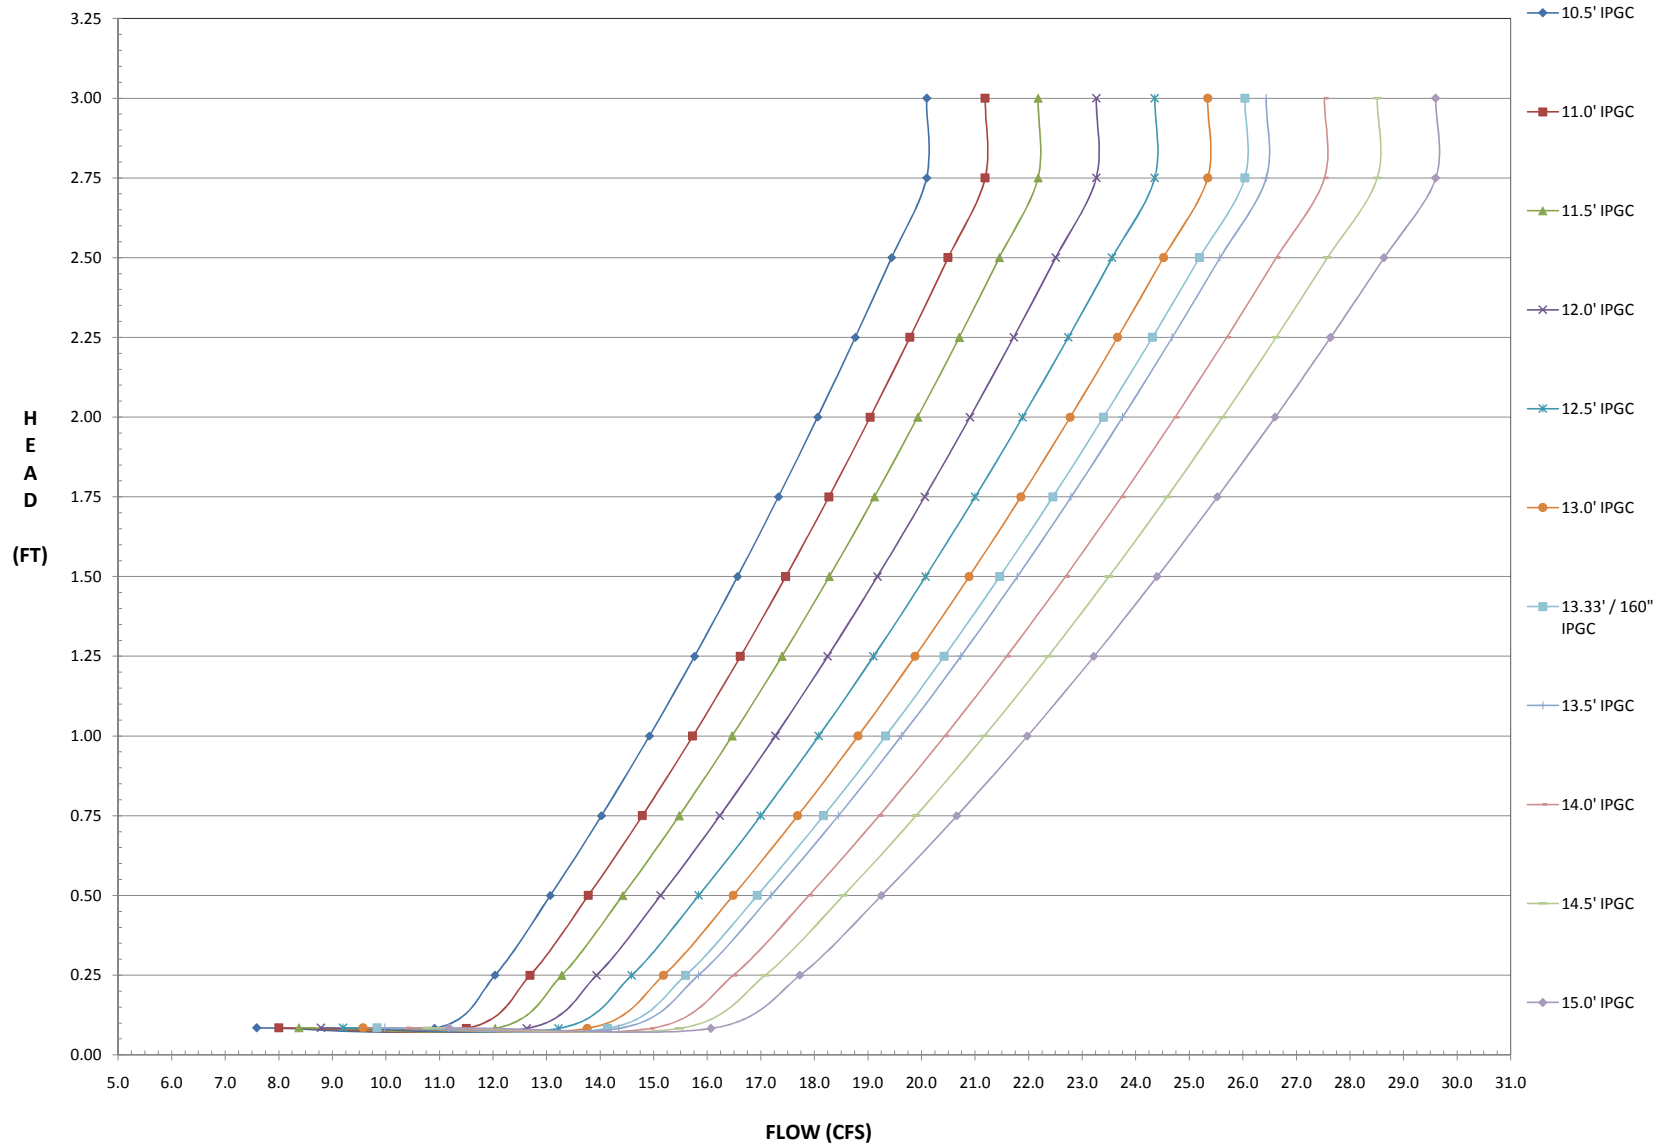

12" Diameter - IPGC Slits Performance Curves - Schedule 40 PVC 1.5 LF - 5.0 LF

12" Diameter - IPGC Slits Performance Curves - Schedule 40 PVC 5.5 LF - 10.0 LF

12" Diameter - IPGC Slits Performance Curves - Schedule 40 PVC 5.5 LF - 10.0 LF

12" Diameter - IPGC Slits Performance Curves - Schedule 40 PVC 10.5 LF - 15.0 LF

12" Diameter - IPGC Slits Performance Curves - Schedule 40 PVC 10.5 LF - 15.0 LF

12" Diameter - IPGC Slits Performance Curves - Schedule 40 PVC 15.5 LF - 20.0 LF

12" Diameter - IPGC Slits Performance Curves - Schedule 40 PVC 15.5 LF - 20.0 LF