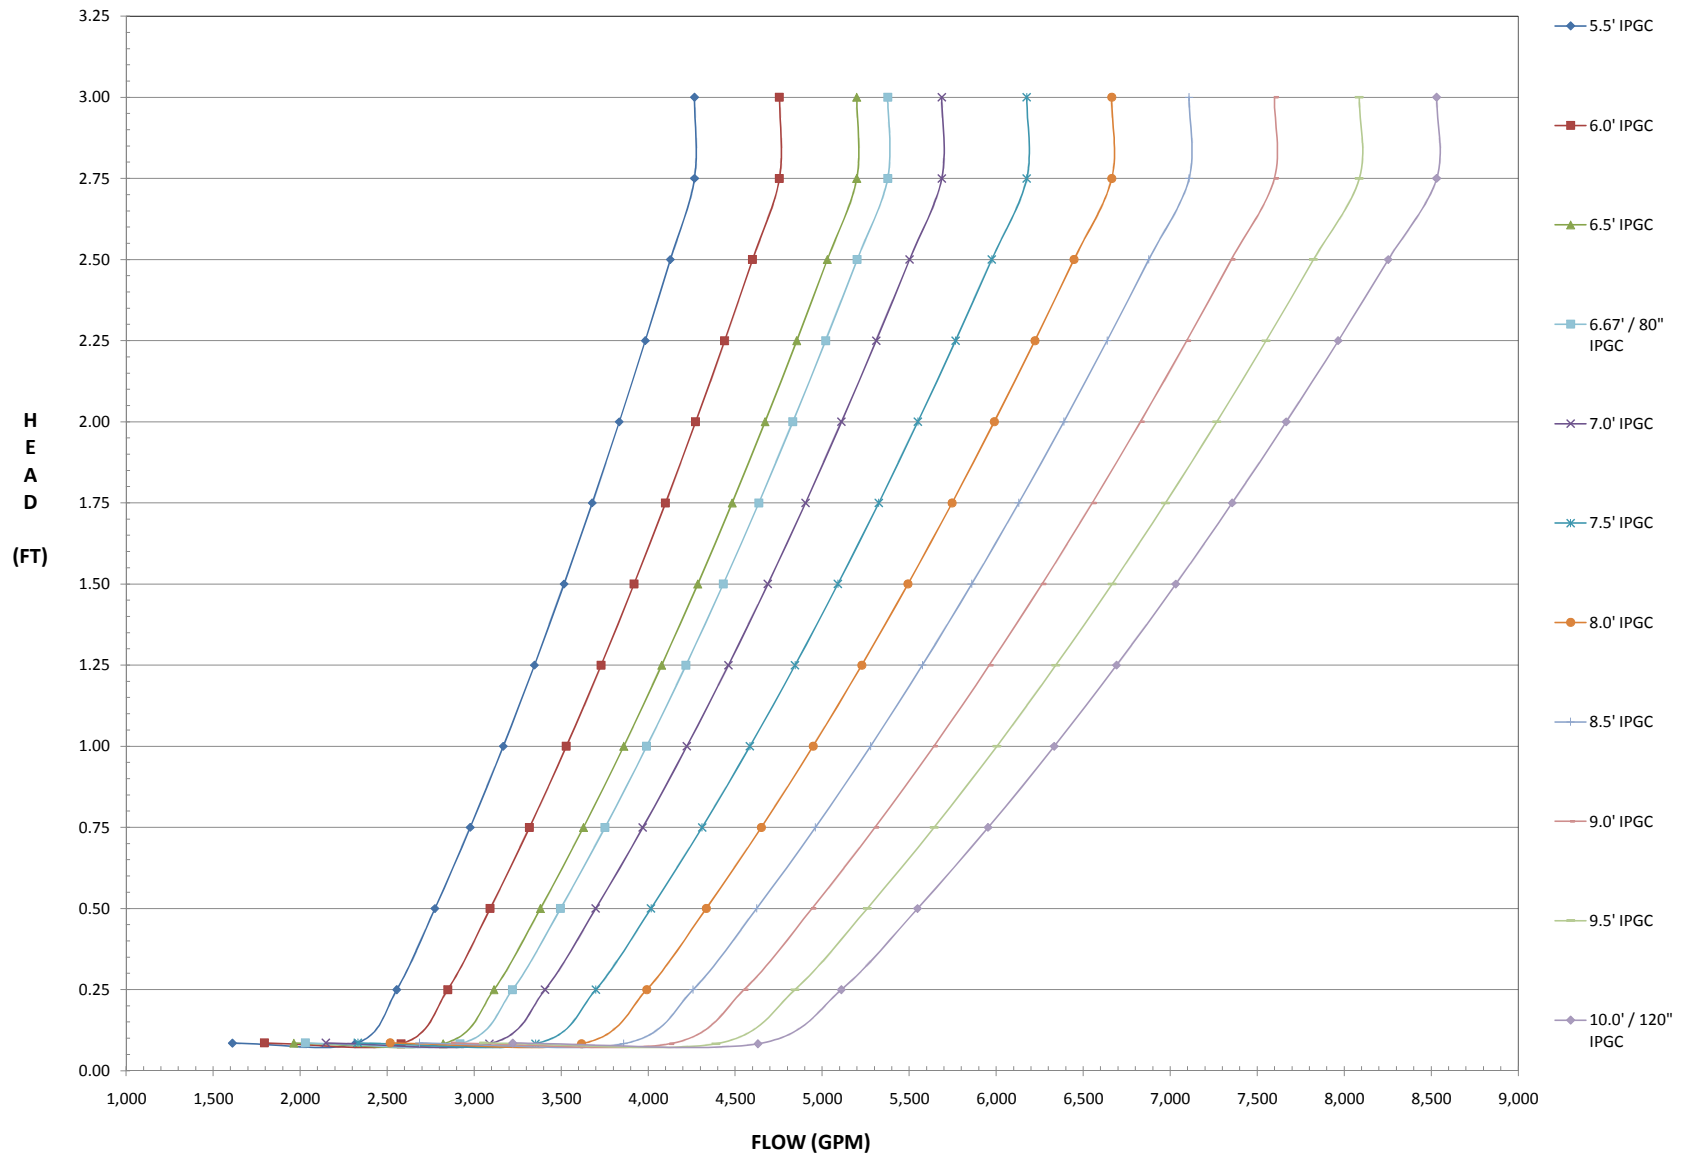

12" Diameter - IPGC Slits Performance Curves - Schedule 40 PVC 1.5 LF - 5.0 LF

12" Diameter - IPGC Slits Performance Curves - Schedule 40 PVC 5.5 LF - 10.0 LF

12" Diameter - IPGC Slits Performance Curves - Schedule 40 PVC 5.5 LF - 10.0 LF

12" Diameter - IPGC Slits Performance Curves - Schedule 40 PVC 10.5 LF - 15.0 LF

12" Diameter - IPGC Slits Performance Curves - Schedule 40 PVC 10.5 LF - 15.0 LF

12" Diameter - IPGC Slits Performance Curves - Schedule 40 PVC 15.5 LF - 20.0 LF

12" Diameter - IPGC Slits Performance Curves - Schedule 40 PVC 15.5 LF - 20.0 LF