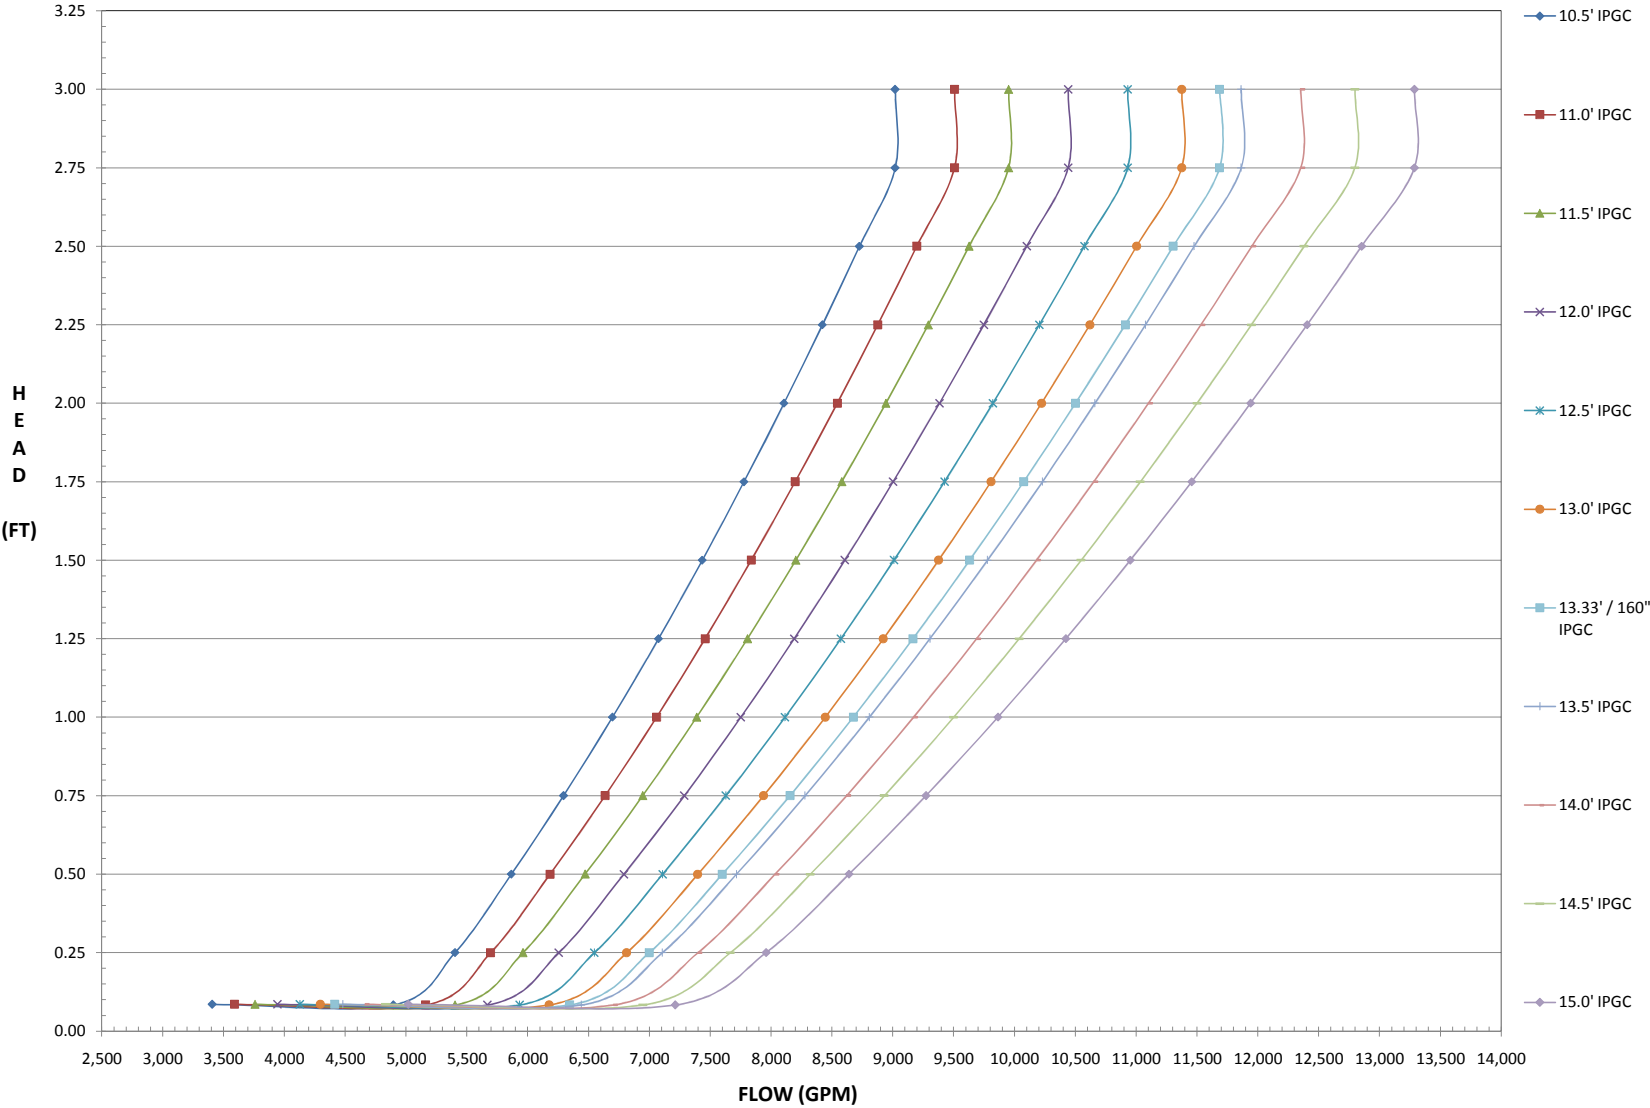

12" Diameter - IPGC Slits Performance Curves - Schedule 40 PVC 1.5 LF - 5.0 LF

12" Diameter - IPGC Slits Performance Curves - Schedule 40 PVC 5.5 LF - 10.0 LF

12" Diameter - IPGC Slits Performance Curves - Schedule 40 PVC 5.5 LF - 10.0 LF

12" Diameter - IPGC Slits Performance Curves - Schedule 40 PVC 10.5 LF - 15.0 LF

12" Diameter - IPGC Slits Performance Curves - Schedule 40 PVC 10.5 LF - 15.0 LF

12" Diameter - IPGC Slits Performance Curves - Schedule 40 PVC 15.5 LF - 20.0 LF

12" Diameter - IPGC Slits Performance Curves - Schedule 40 PVC 15.5 LF - 20.0 LF