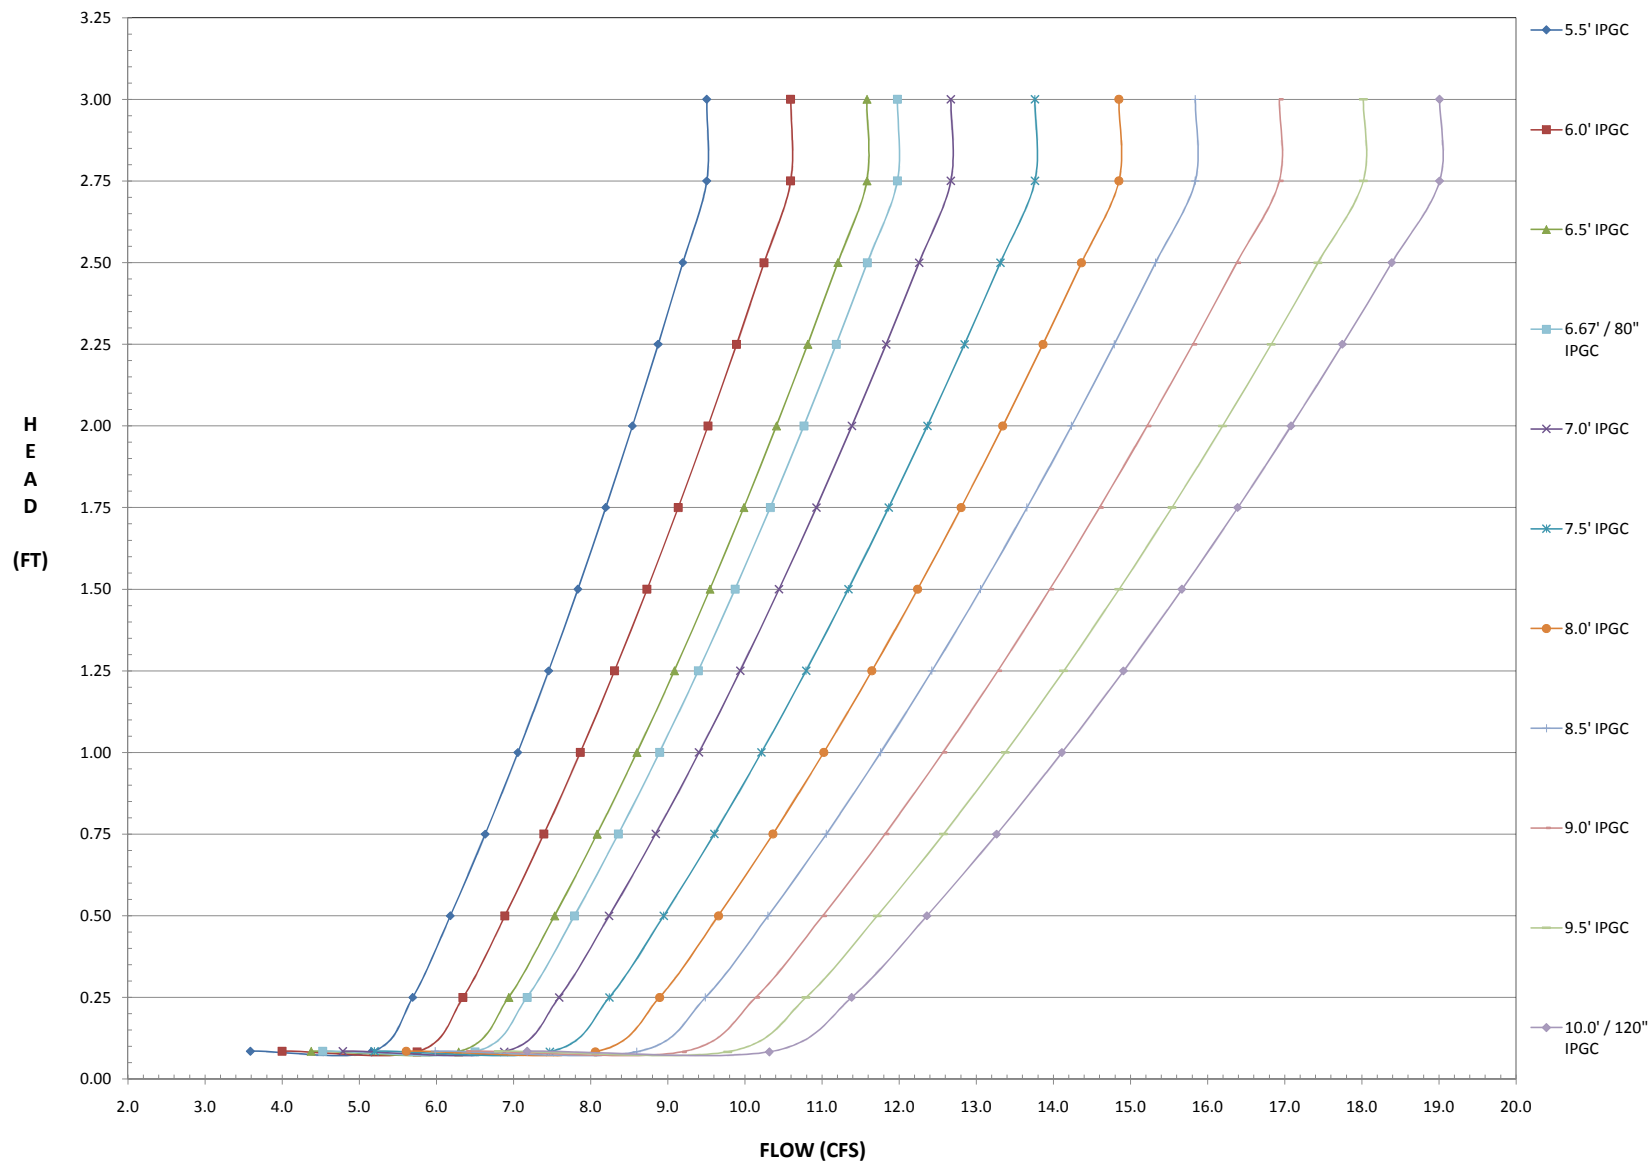

12" Diameter - IPGC Slits Performance Curves - Schedule 40 PVC 1.5 LF - 5.0 LF

12" Diameter - IPGC Slits Performance Curves - Schedule 40 PVC 5.5 LF - 10.0 LF

12" Diameter - IPGC Slits Performance Curves - Schedule 40 PVC 5.5 LF - 10.0 LF

12" Diameter - IPGC Slits Performance Curves - Schedule 40 PVC 10.5 LF - 15.0 LF

12" Diameter - IPGC Slits Performance Curves - Schedule 40 PVC 10.5 LF - 15.0 LF

12" Diameter - IPGC Slits Performance Curves - Schedule 40 PVC 15.5 LF - 20.0 LF

12" Diameter - IPGC Slits Performance Curves - Schedule 40 PVC 15.5 LF - 20.0 LF